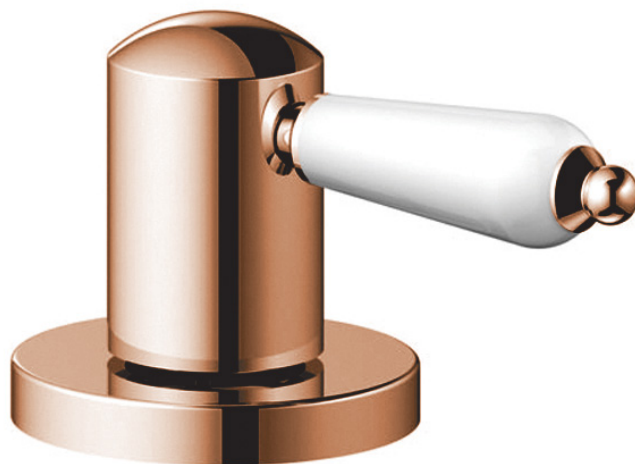

nivito™

External shut off valve

390 A\$

TD-PC

Additional Information

Collection	External shut off valve
Surface	Polished Copper
Display name	TD-PC
Material	Stainless steel
Surface Order By	100000270