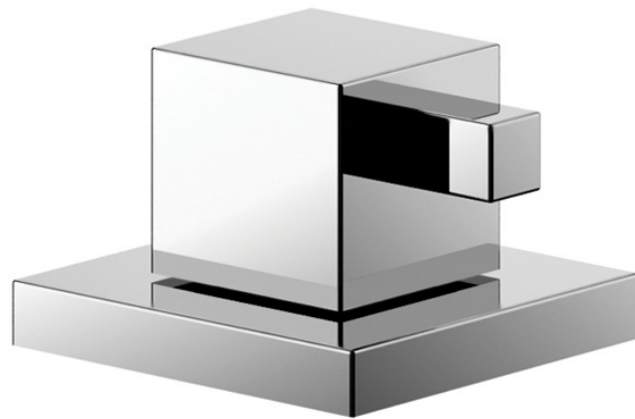

External shut off valve

340 A\$

SD-P

Additional Information

Collection	External shut off valve
Surface	Polished Steel
Display name	SD-P
Material	Stainless steel
Surface Order By	100000241