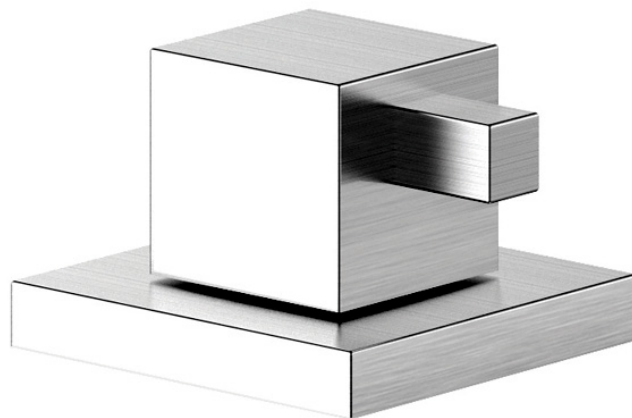

External shut off valve

327 A\$

SD-B

Additional Information

Collection	External shut off valve
Surface	Brushed Steel
Display name	SD-B
Material	Stainless steel
Surface Order By	1000000240