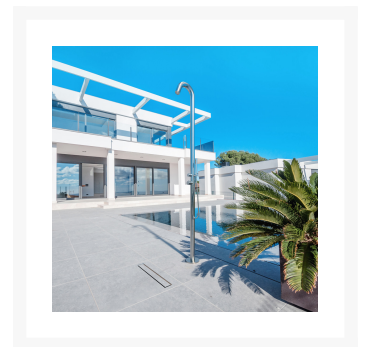

CRAFT

3,223 A\$

1-CR-2000

Description

Nivito's Outdoor Shower Ideas - Add flair to your outdoor space

A modern shower provides convenience to any modern environment. A stainless steel outdoor shower can

update your garden or patio.

The CR-2000 outdoor pool shower is coming. This brushed steel pool shower is refreshing. The stainless steel CR-2000 outside shower is long-lasting. It is rust- and corrosion-resistant, so you may enjoy your morning.