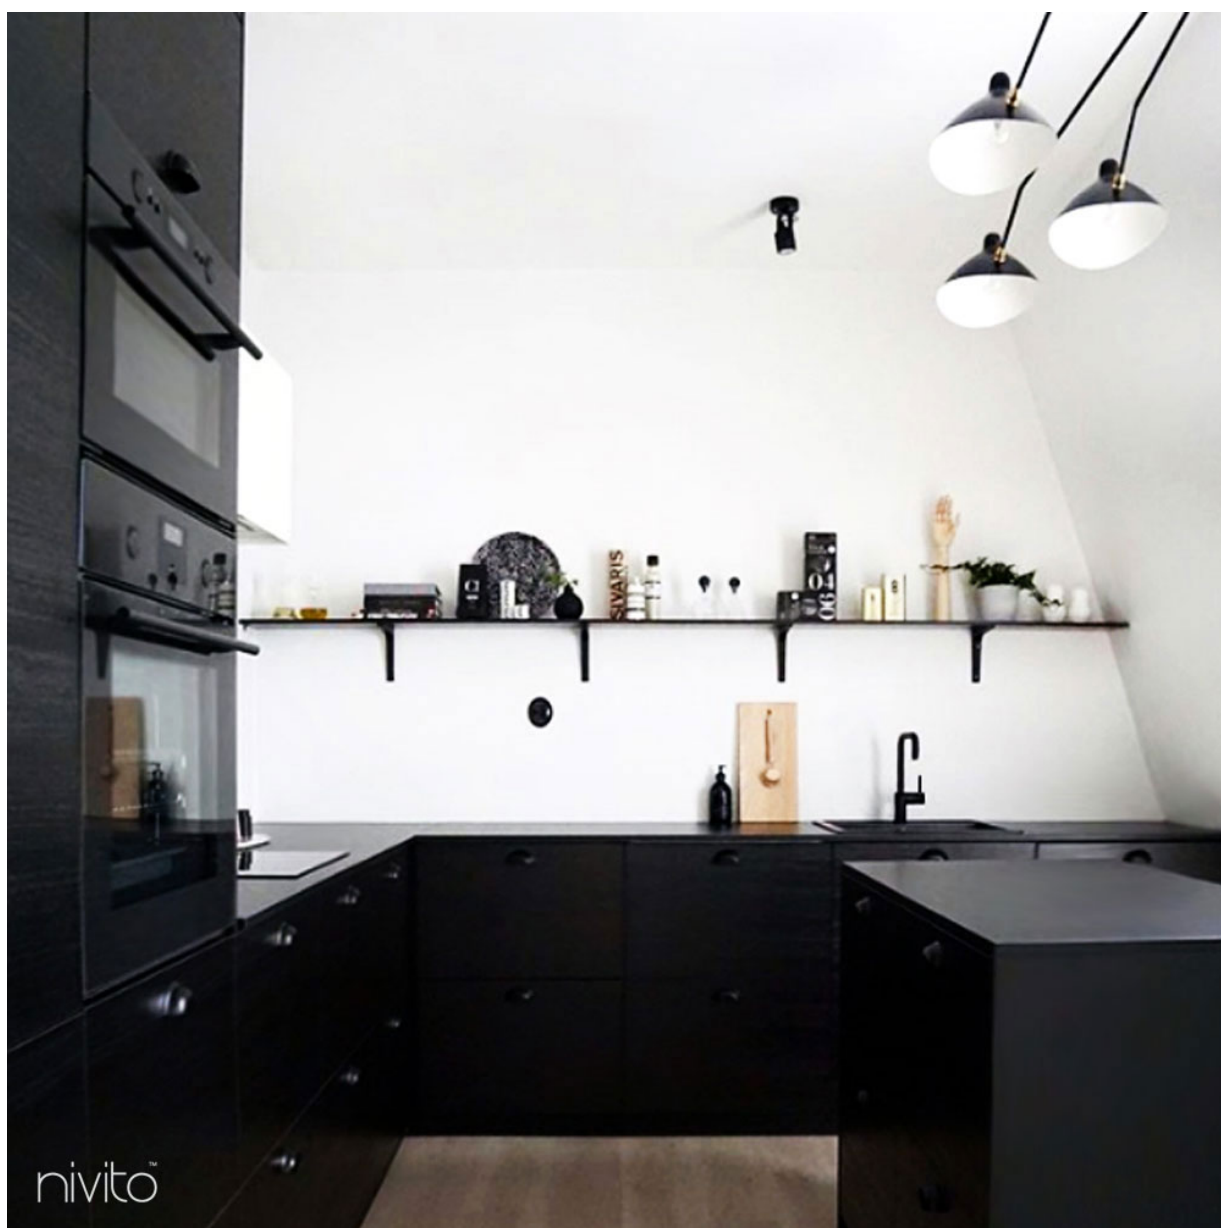

nivito™

Rhythm

13-RH-320

907 A\$

Additional Information

Collection	Rhythm
Surface	Matte Black
Display name	RH-320
Material	Stainless steel
Surface Order By	1000000242