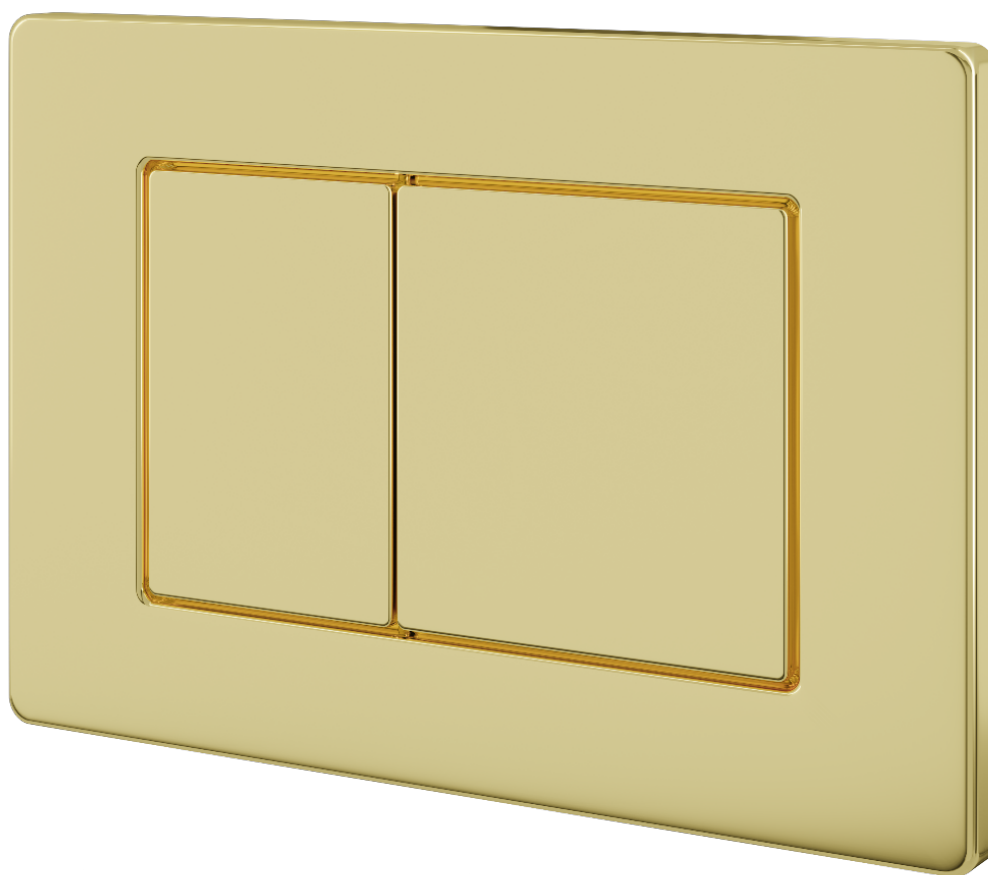

Flush panel

493 A\$

ACT-FLUSH-06

Short Description

Flush Panel in polished brasscolored stainless steel.

Description

Flush Panel in polished brasscolored stainless steel. Fits Geberit sigma duo 112.

Additional Information

Collection	Flush panel
Surface	Polished Gold & Brass
Display name	ACT-FLUSH-06
Material	Stainless steel
Surface Order By	1000000243