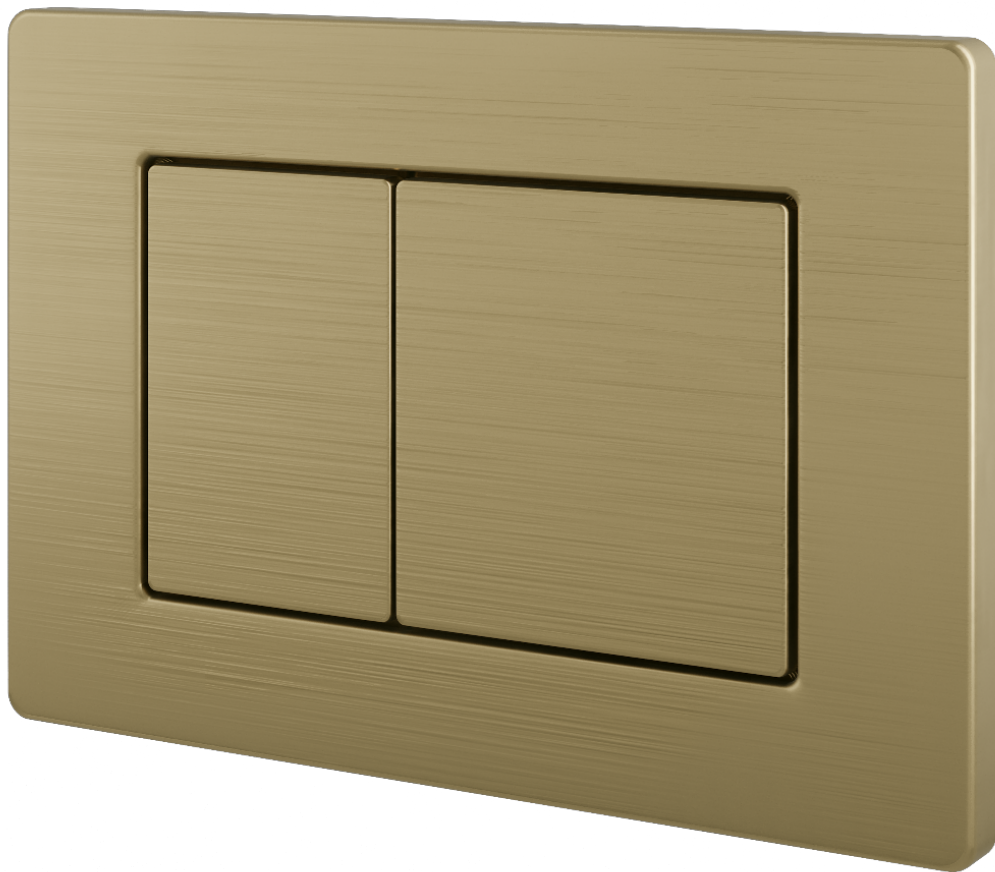

Flush Panel

497 A\$

ACT-FLUSH-04

Short Description

Flush Panel in brushed brasscolored stainless steel.

Description

Flush Panel in brushed brasscolored stainless steel. Fits Geberit sigma duo 112.

Additional Information

Collection	Flush Panel
Surface	Brushed Gold & Brass
Display name	ACT-FLUSH-04
Material	Stainless steel
Surface Order By	1000000264