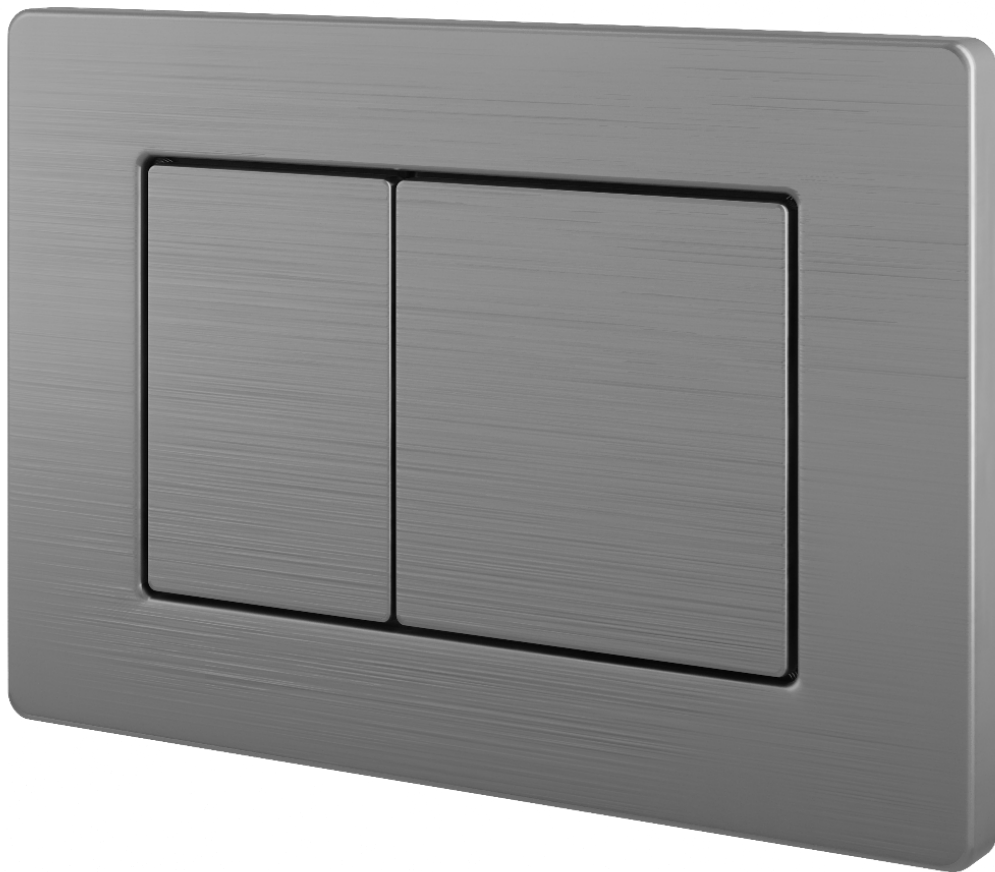

Flush Panel

329 A\$

ACT-FLUSH-00

Short Description

Flush Panel in brushed stainless steel.

Description

Flush Panel in brushed stainless steel. Fits Geberit sigma duo 112.

Additional Information

Collection	Flush Panel
Surface	Brushed Steel
Display name	ACT-FLUSH-00
Material	Stainless steel
Sold Quantity	1
Surface Order By	1000000240