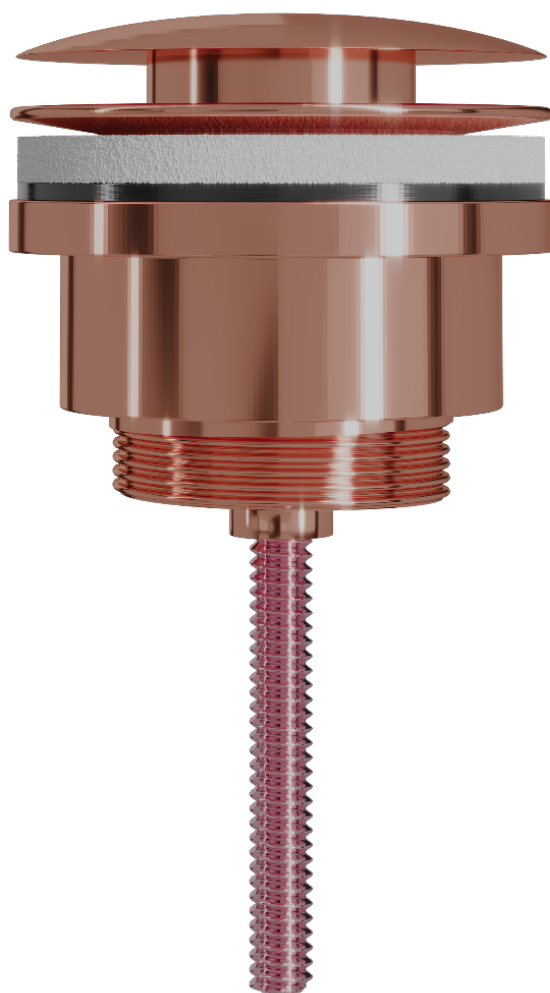

nivito™

Pop-up round

247 A\$

PU-67

Short Description

Pop-up waste in polished coppercolored stainless steel for wash basin.

Description

Pop-up waste in polished coppercolored stainless steel for wash basin. Fits Edge and Mood series. Round top.

Additional Information

Collection	Pop-up round
Surface	Polished Copper
Display name	PU-67
Material	Stainless steel
Surface Order By	1000000270