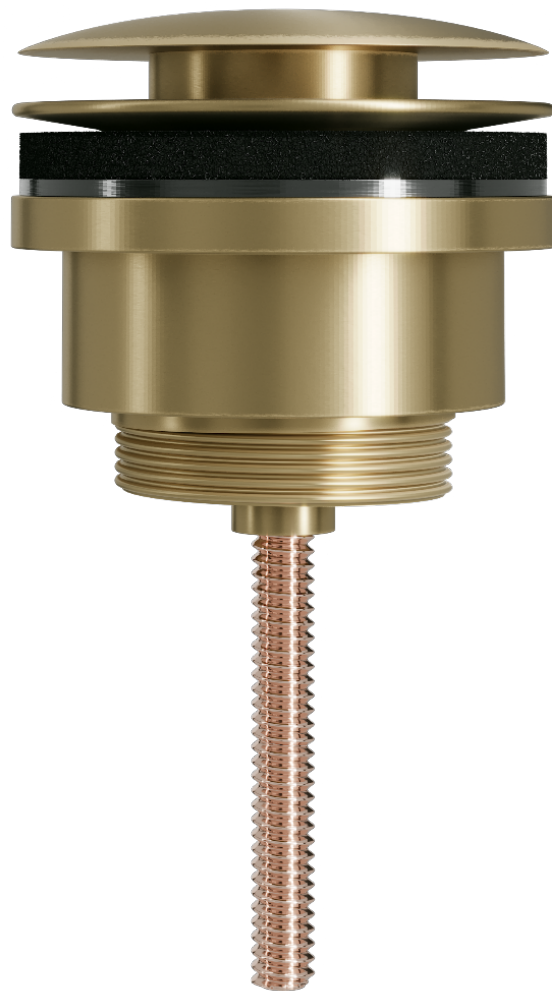

Pop-up Waste round 243 A\$

PU-64

## Short Description

---

Pop-up waste in stainless steel for wash basin.

## Description

---

Pop-up waste in brushed brasscolored stainless steel for wash basin. Fits Edge and Mood series. Round top.

## Additional Information

---

Collection	Pop-up Waste round
Surface	Brushed Gold & Brass
Display name	PU-64
Material	Stainless steel
Surface Order By	1000000264