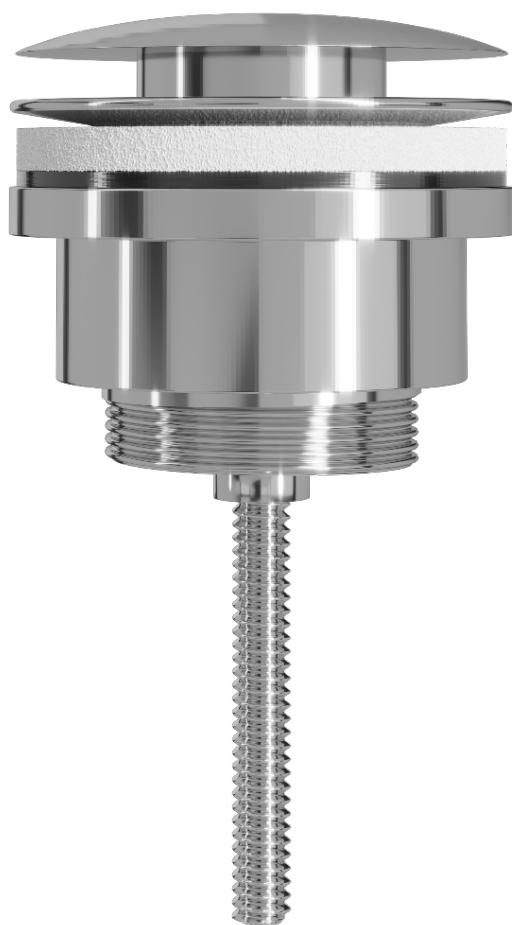

# POP-UP WASTE ROUND

212 A\$

PU-61

---

## Short Description

---

Pop-up waste in polished stainless steel for wash basin.

## Description

---

Pop-up waste in polished stainless steel for wash basin. Fits Edge and Mood series. Round top.

## Additional Information

---

Collection	POP-UP WASTE ROUND
Surface	Polished Steel
Display name	PU-61
Material	Stainless steel
Sold Quantity	3
Surface Order By	1000000241