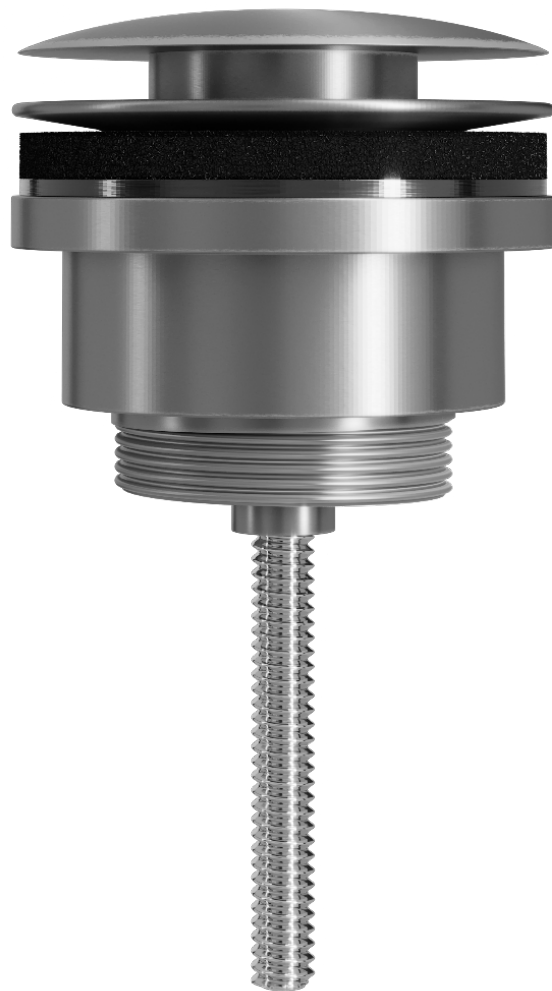

Pop-up Waste round 213 A\$

PU-60

Short Description

Pop-up waste in brushed stainless steel for wash basin.

Description

Pop-up waste in brushed stainless steel for wash basin. Fits Edge and Mood series. Round top.

Additional Information

Collection	Pop-up Waste round
Surface	Brushed Steel
Display name	PU-60
Material	Stainless steel
Sold Quantity	4
Surface Order By	1000000240