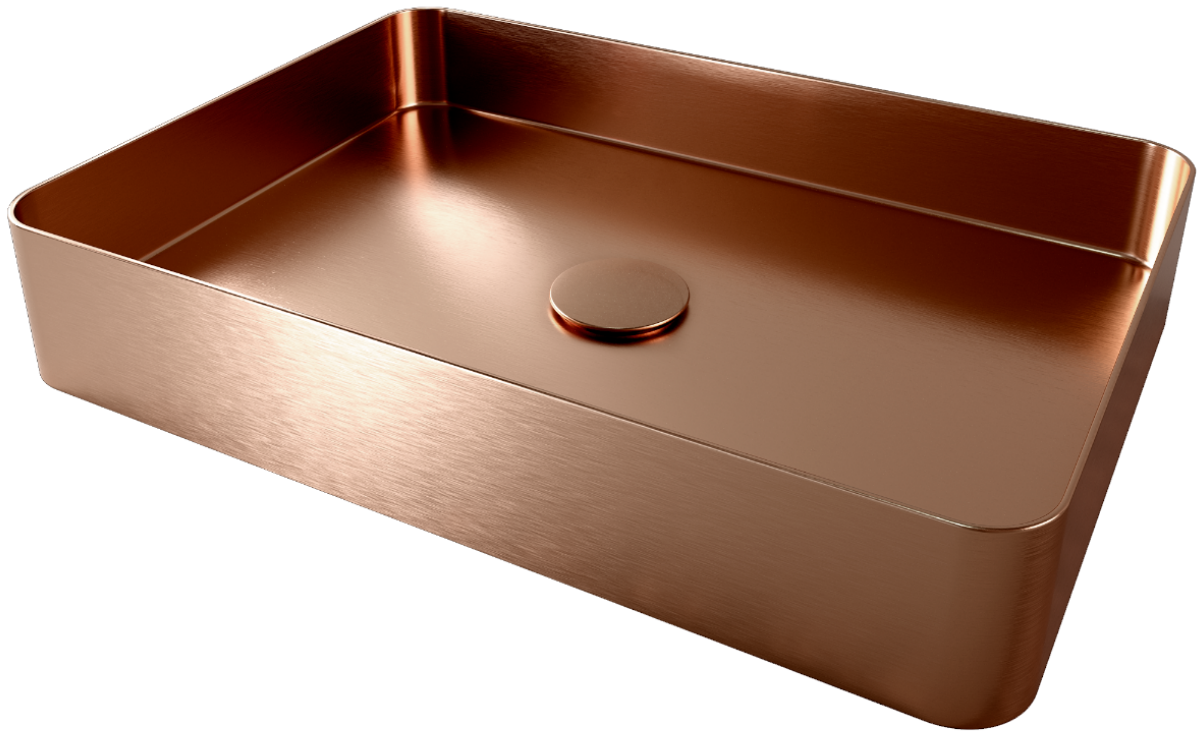

nivito™

Wash Basin

1,573 A\$

ED-500-BC

Short Description

EDGE Wash Basin in brushed coppercolored stainless steel.

Description

EDGE Wash Basin in brushed coppercolored stainless steel. Bench top installation. Waste not included.

Additional Information

Collection	Wash Basin
Surface	Brushed Copper
Display name	ED-500-BC
Material	Stainless steel
Sold Quantity	1
Surface Order By	1000000265