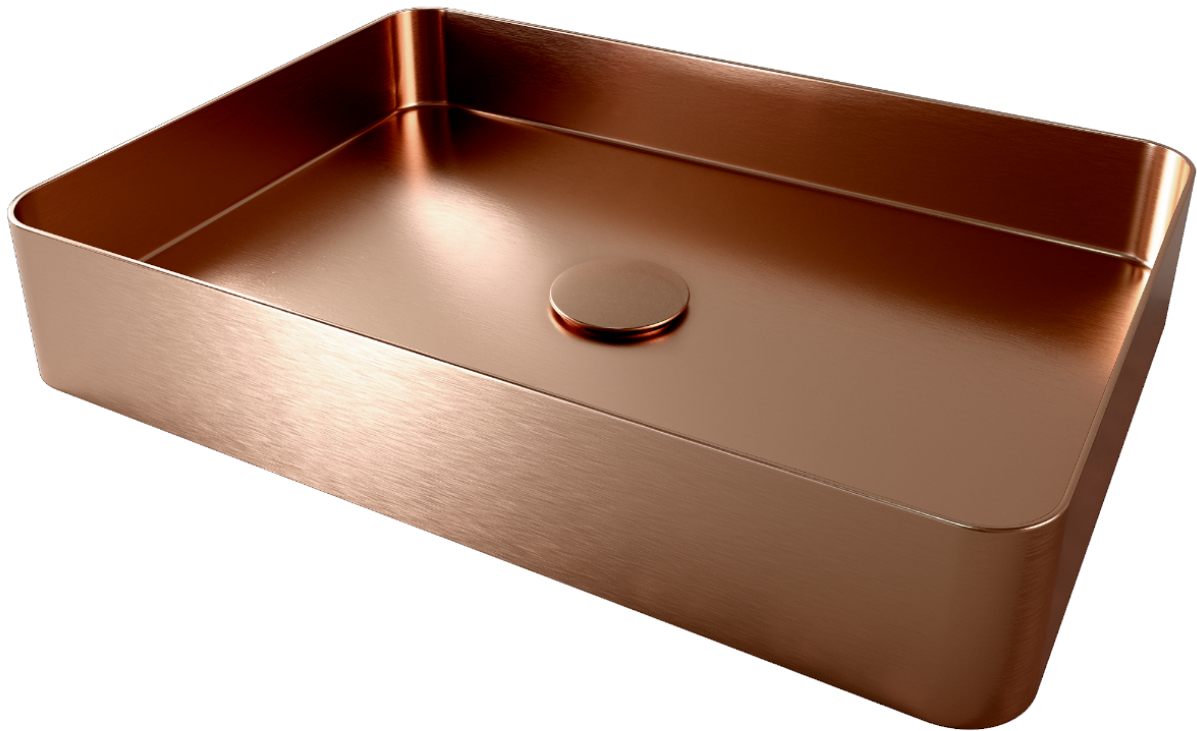

## Wash Basin

1,452 A\$

ED-500-BC

---

## Short Description

---

EDGE Wash Basin in brushed coppercolored stainless steel.

## Description

---

EDGE Wash Basin in brushed coppercolored stainless steel. Bench top installation. Waste not included.

## Additional Information

---

Collection	Wash Basin
Surface	Brushed Copper
Display name	ED-500-BC
Material	Stainless steel