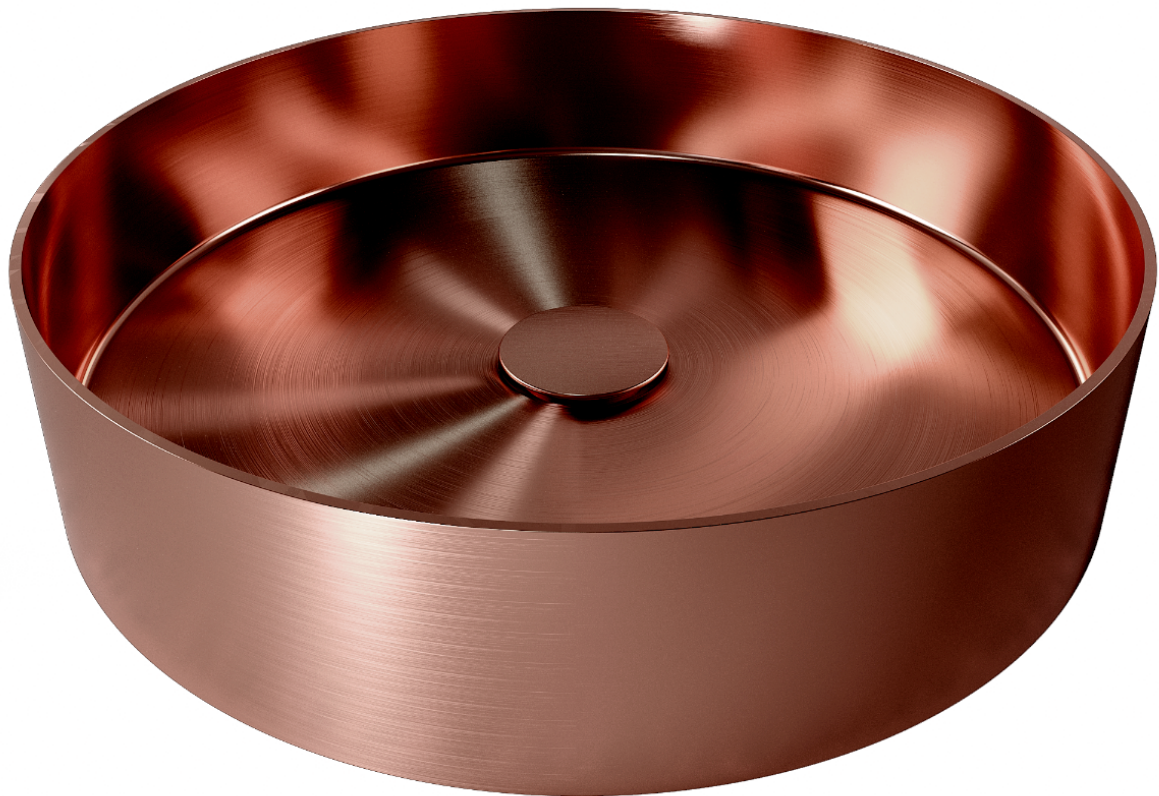

nivito™

Wash Basin

1,393 A\$

ED-380-BC

Short Description

EDGE Wash Basin in brushed coppercolored stainless steel

Description

EDGE Wash Basin in brushed coppercolored stainless steel. Bench top installation. Waste not included.

Additional Information

Collection	Wash Basin
Surface	Brushed Copper
Display name	ED-380-BC
Material	Stainless steel
Sold Quantity	1
Surface Order By	1000000265