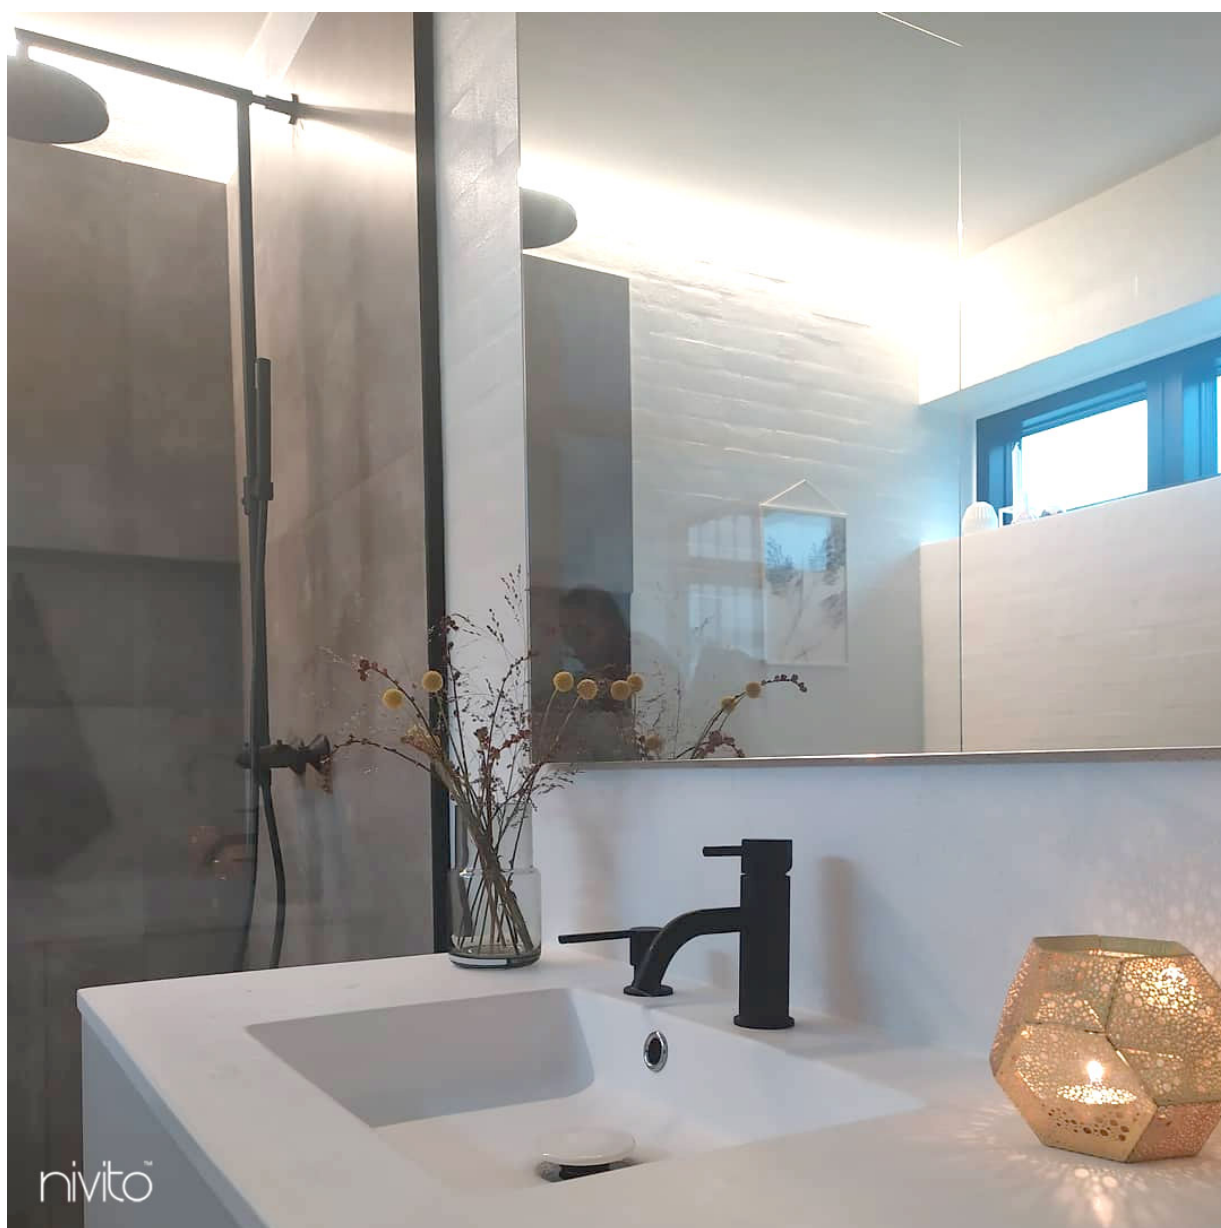

nivito™

Rhythm

1-RH-62

830 A$