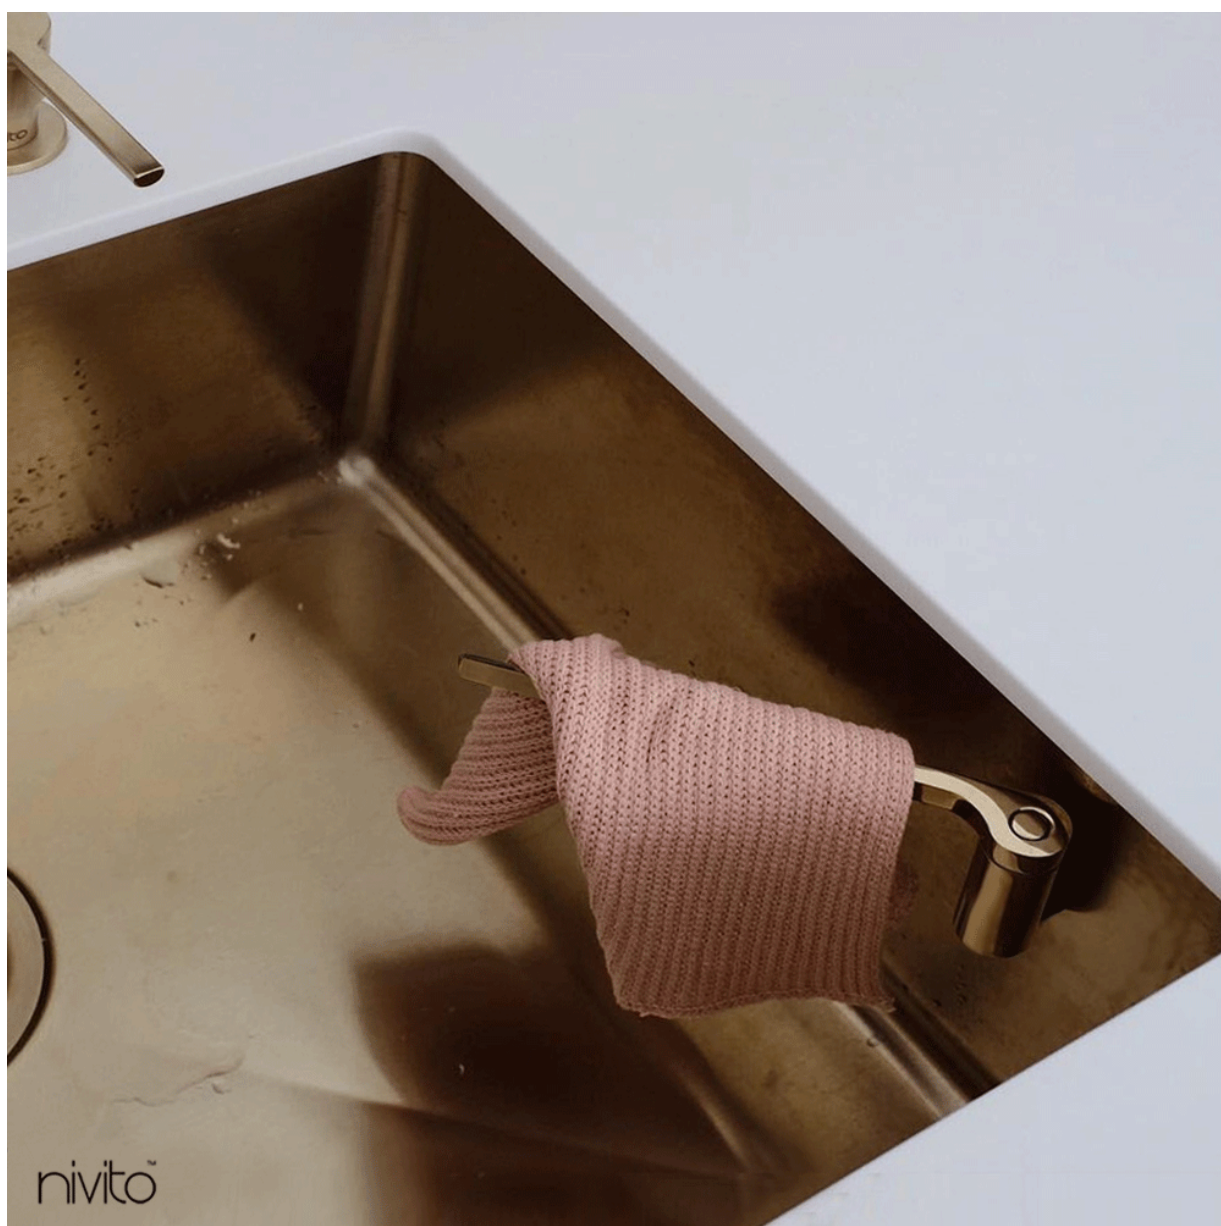

nivito™

Cube

2-CU-550-BB

1,651 A\$

nivito™

Description

Gold Sink: The most up-to-date version of our product!

The kitchen sink is an essential component of every kitchen, and the brass sink is a type that is at the leading edge of innovation and is certain to make a bold statement in any home. The brand-new CU-550-BB series is an exquisite gold kitchen sink that has a brushed appearance. This sophisticated brushed gold sink has a one-of-a-kind design that will make it stand out wherever you place it in your house!

This brushed brass sink was made using only the highest quality components available. Because the topmount sinks are crafted from high-quality stainless steel, you can be assured that it will serve you well for many years to come.

Additional Information

Collection	Cube
Surface	Brushed Gold & Brass
Display name	CU-550-BB
Material	Stainless steel
Surface Order By	1000000264