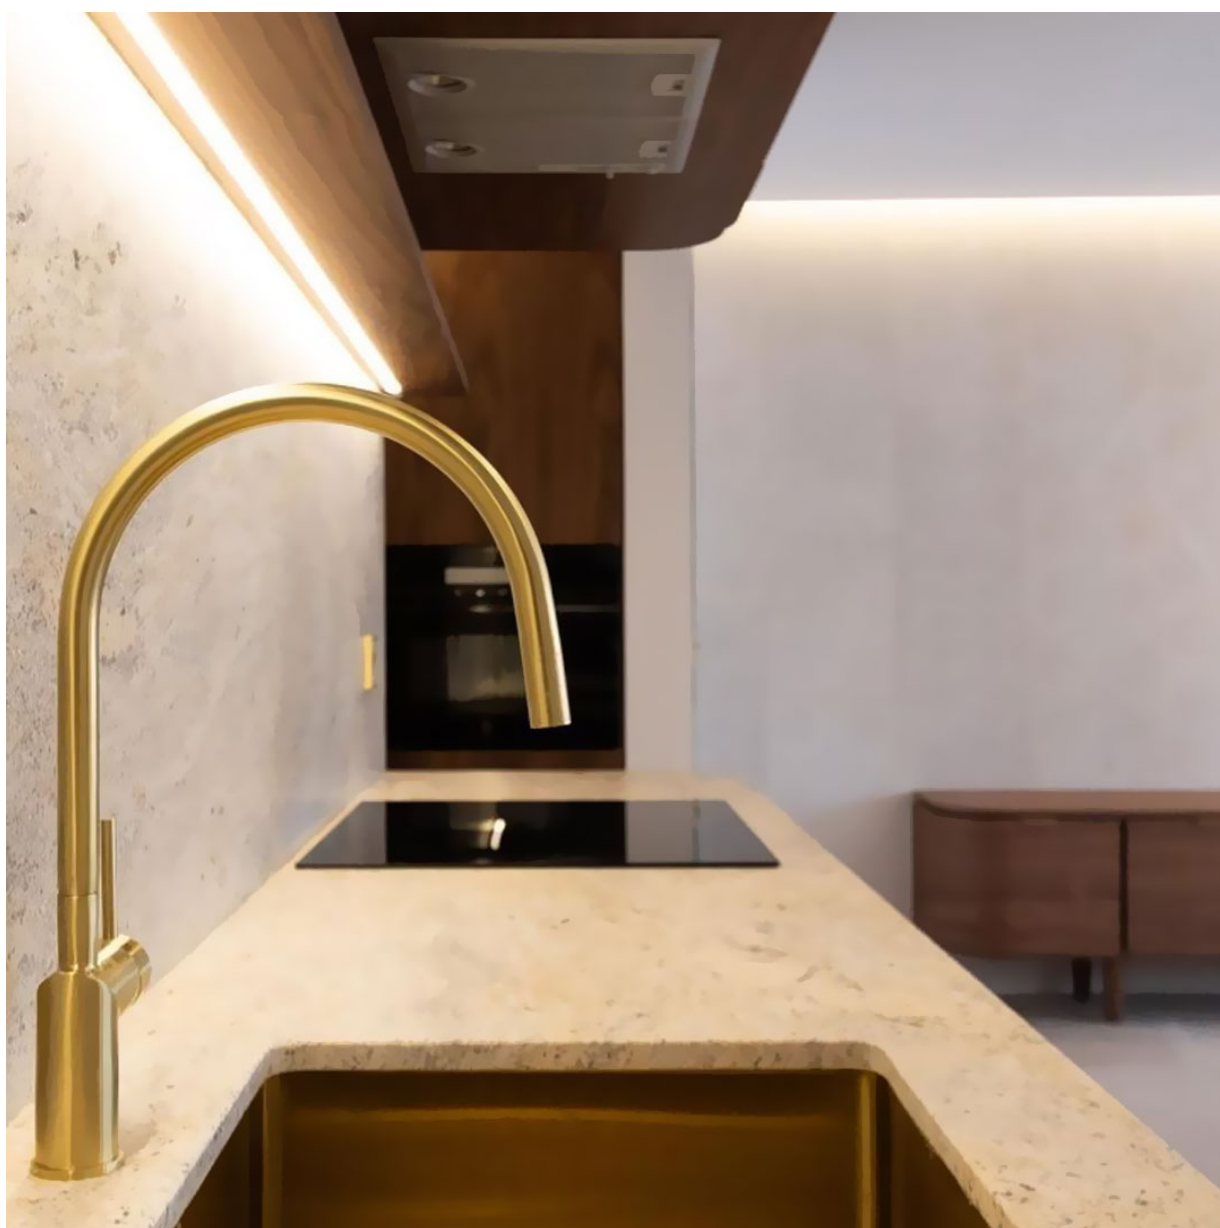

nivito™

Rhythm

982 A\$

4-RH-140

Additional Information

Collection	Rhythm
Surface	Brushed Gold & Brass
Display name	RH-140
Material	Stainless steel
Surface Order By	1000000264