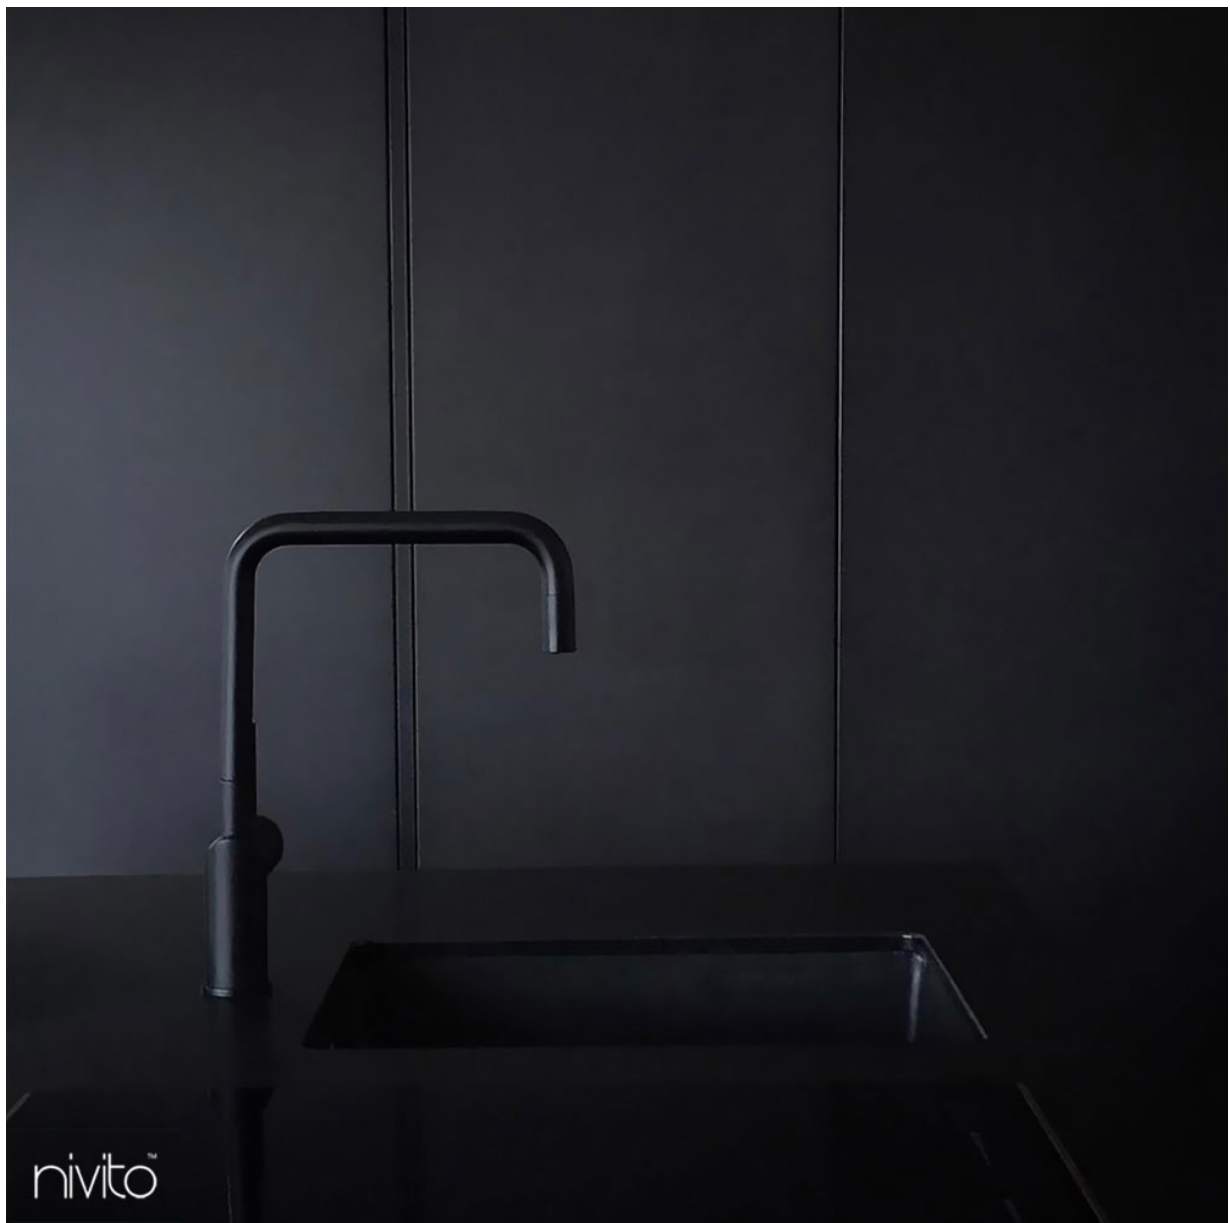

nivito™

Rhythm Extended

1,256 A\$

4-RH-320-EX

Additional Information

Collection	Rhythm Extended
Surface	Matte Black
Display name	RH-320-EX
Material	Stainless steel
Surface Order By	1000000242
Extra Info1	Pullout hose