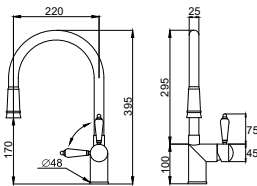

nivito™

Art nr: TD-PC

Polished Copper Stainless steel

EAN nr:

7350051950865

Shut off valve for dishwasher

- For countertop max 50mm thick
- Cut-out dimension $\varnothing 22-25$ mm

Related Products:

ART NR:

CL-175

CL-270

CU-500-Copper