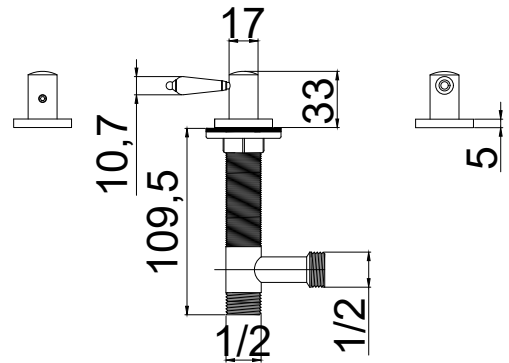

nivito™

Art nr: TD-PC

Polished Copper Stainless steel

EAN nr:

7350051950865

Shut off valve for dishwasher

- For countertop max 50mm thick
- Cut-out dimension $\varnothing 22-25$ mm

Related Products:

ART NR:

CL-175

CL-270

CU-500-Copper