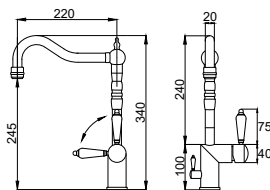

nivito™

Art nr: TD-PC

Polished Copper Stainless steel

EAN nr:

7350051950865

Shut off valve for dishwasher

- For countertop max 50mm thick
- Cut-out dimension $\varnothing 22-25$ mm

Related Products:

ART NR:

CL-175

CL-270

CU-500-Copper