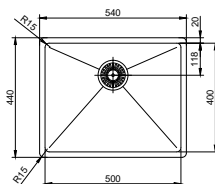

CU-500-Copper