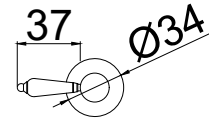

nivito™

Art nr: TD-PC

Polished Copper Stainless steel

EAN nr:

7350051950865

Shut off valve for dishwasher

- For countertop max 50mm thick
- Cut-out dimension $\varnothing 22-25$ mm

Related Products:

ART NR:

CL-175

CL-270

CU-500-Copper