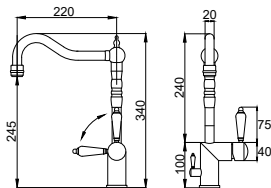

nivito™

Art nr: TD-B
Brushed Stainless steel

EAN nr:
7350051950629

Shut off valve for dishwasher

- For countertop max 50mm thick
- Cut-out dimension $\text{Ø}22\text{-}25\text{mm}$

Related Products:

ART NR: