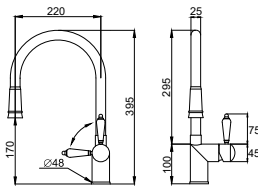

nivito™

Art nr: TD-B
Brushed Stainless steel

EAN nr:
7350051950629

Shut off valve for dishwasher

- -For countertop max 50mm thick
- -Cut-out dimension $\text{Ø}22\text{-}25\text{mm}$

Related Products:

ART NR:

CL-105

CL-200

CU-500-Steel