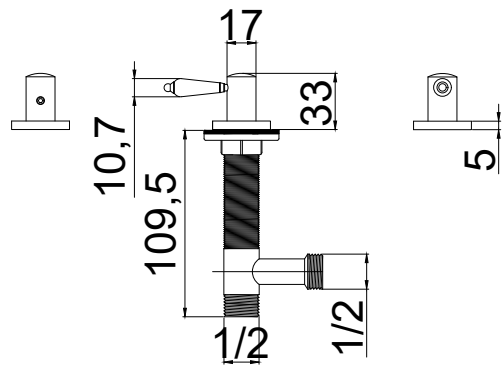

nivito™

Art nr: TD-B
Brushed Stainless steel

EAN nr:
7350051950629

Shut off valve for dishwasher

- For countertop max 50mm thick
- Cut-out dimension $\text{Ø}22\text{-}25\text{mm}$

Related Products:

ART NR:

CL-105

CL-200

CU-500-Steel