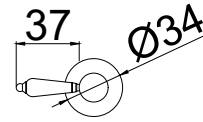

nivito™

Art nr: TD-B
Brushed Stainless steel

EAN nr:
7350051950629

Shut off valve for dishwasher

- For countertop max 50mm thick
- Cut-out dimension $\text{Ø}22\text{-}25\text{mm}$

Related Products:

ART NR: