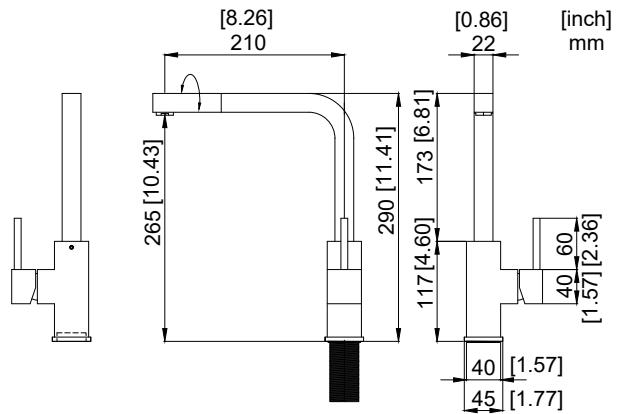

nivito™

Art nr: SP-300

Brushed Stainless steel

EAN nr:

7350051950285

Spirit.

- Kitchen taps
- Soft PEX® hoses
- Cut-out dimension 35 mm**
- Swivel range 360° and 150°
- Ceramic cartridge

Related Products:

SS-B

CU-500-Steel