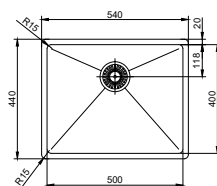

CU-500-Steel