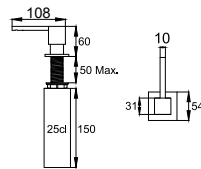

nivito™

Art nr: SP-300

Brushed Stainless steel

EAN nr:

7350051950285

Spirit.

- Kitchen taps
- Soft PEX® hoses
- Cut-out dimension 35 mm**
- Swivel range 360° and 150°
- Ceramic cartridge

Related Products: