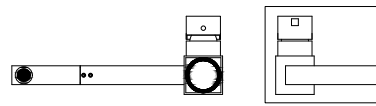

nivito™

Art nr: SP-300

Brushed Stainless steel

EAN nr:

7350051950285

Spirit.

- Kitchen taps
- Soft PEX® hoses
- Cut-out dimension 35 mm**
- Swivel range 360° and 150°
- Ceramic cartridge

Related Products: