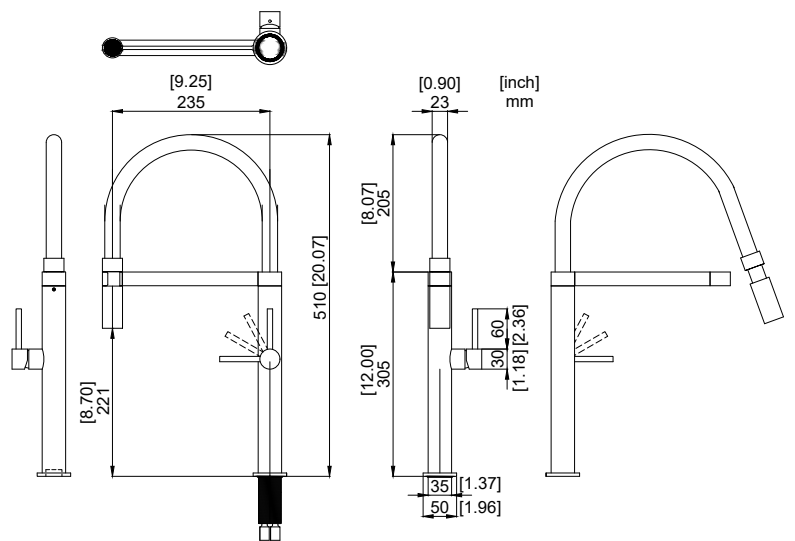

nivitoTM

Art nr: SH-310

White & Polished Stainless steel

EAN nr:

7350051951350

Shape.

- Kitchen taps
- Soft PEX® hoses
- Cut-out dimension 35 mm**
- Ceramic cartridge

Related Products:

SR-WH

CU-500-Steel