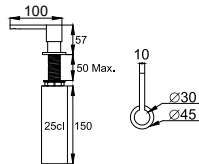

nivitoTM

Art nr: SH-310

White & Polished Stainless steel

EAN nr:

7350051951350

Shape.

- Kitchen taps
- Soft PEX® hoses
- Cut-out dimension 35 mm**
- Ceramic cartridge

Related Products:

SR-WH

CU-500-Steel