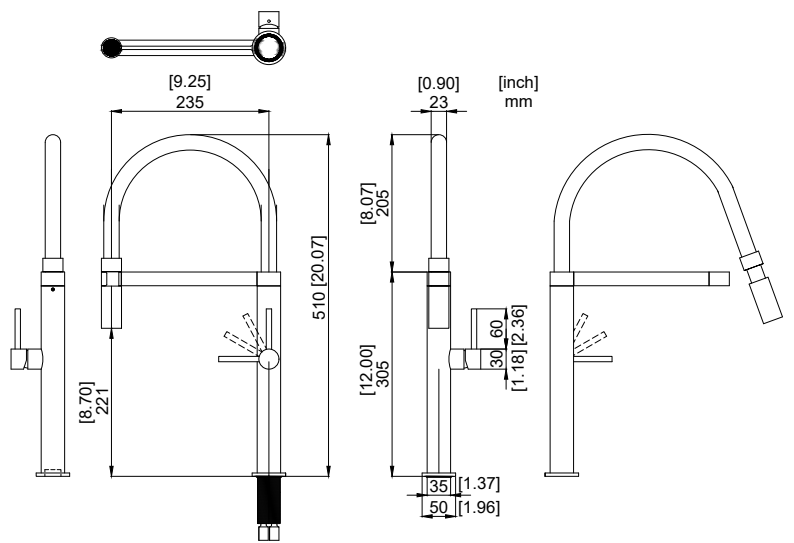

nivito<sup>TM</sup>

Art nr: SH-210

Black & Polished Stainless steel

EAN nr:

7350051951336

## Shape.

- Kitchen taps
- Soft PEX® hoses
- Cut-out dimension 35 mm
- Ceramic cartridge