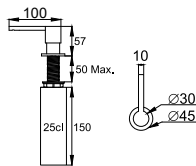

Related Products:

SR-BL