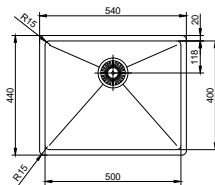

nivitoTM

Art nr: SH-110
Polished Stainless steel

EAN nr:
7350051951244

Shape.

- Kitchen taps
- Soft PEX® hoses
- Cut-out dimension 35 mm**
- Ceramic cartridge

Related Products:

SR-P

CU-500-Steel