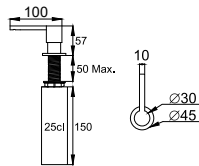

nivitoTM

Art nr: SH-110
Polished Stainless steel

EAN nr:
7350051951244

Shape.

- Kitchen taps
- Soft PEX® hoses
- Cut-out dimension 35 mm**
- Ceramic cartridge

Related Products:

SR-P

CU-500-Steel