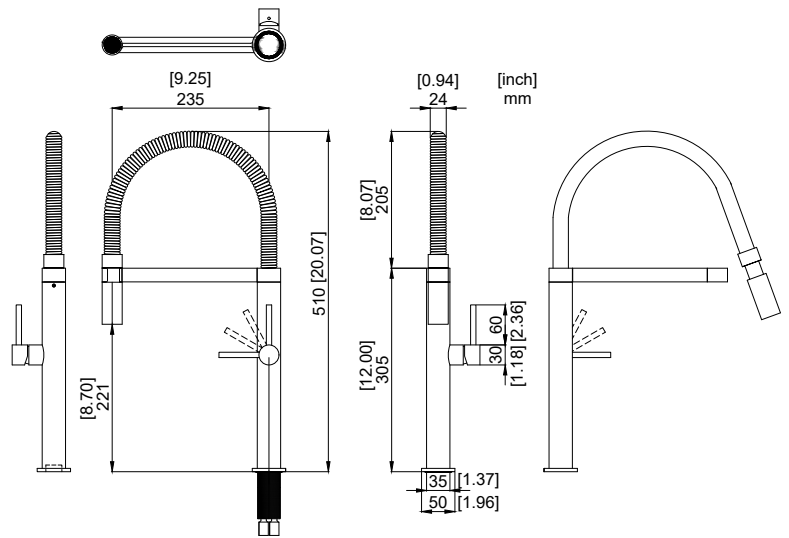

nivitoTM

Art nr: SH-110
Polished Stainless steel

EAN nr:
7350051951244

Shape.

- Kitchen taps
- Soft PEX® hoses
- Cut-out dimension 35 mm**
- Ceramic cartridge

Related Products:

SR-P

CU-500-Steel