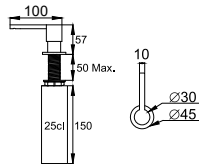

Related Products:

SR-B