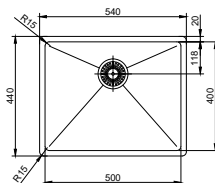

CU-500-Steel