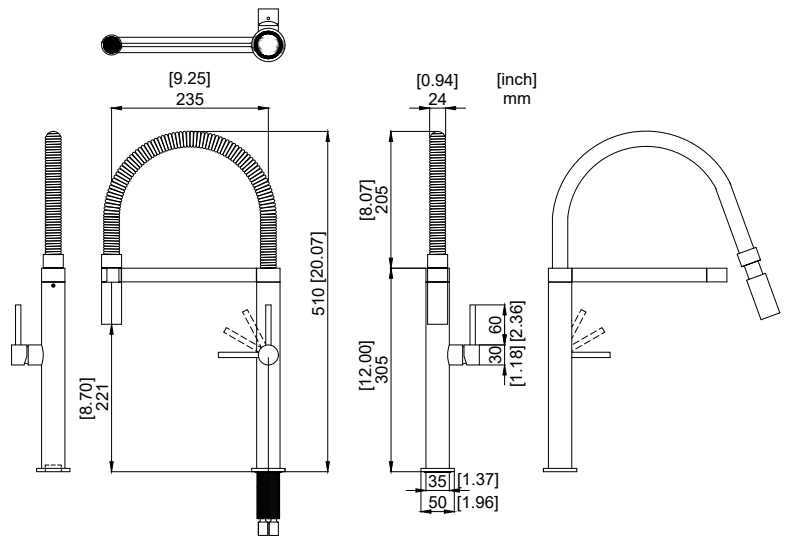

# nivito™

Art nr: SH-100  
Brushed Stainless steel

EAN nr:  
7350051951237

## Shape.

- Kitchen taps
- Soft PEX® hoses
- Cut-out dimension 35 mm**
- Ceramic cartridge