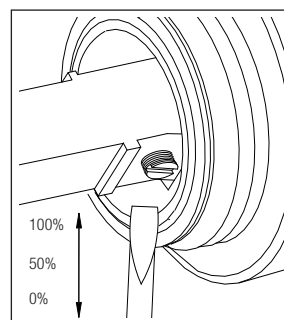

## Rhythm.

- Kitchen taps
- Soft PEX® hoses
- Cut-out dimension 35 mm
- Swivel range 360° and 150°
- Ceramic cartridge
- The brass does not oxidize

### Technical specification

Application area: Tap water,  
 Pressure certified: 16 bar EN 817  
 The product meets the requirements of: NS-EN ISO/IEC 17065  
 Working pressure: 50 - 1000 kPa  
 Test pressure max 1600 kPa  
 Hot water connection: max. 80 ° C  
 Sound class: 1

Soft PEX® connections approved with DWGW  
 Length of connecting hose: 500mm  
 Type approved according to Sintef nr: PS 3552  
 The product meets the requirements of: NS-EN ISO/IEC 17065  
 Issued: 09.05.2019 Valid until: 01.06.2024  
[www.sintefcertification.no](http://www.sintefcertification.no)

### Cartridge:

Kerox 35 mm  
 Endurance test: EN 817 70 000 cycles  
 ASME A 112.18.1M 500 000 cycles  
 Pressure test:  
 Pneumatic: 6 bar / 87 psi  
 Hydraulic: 35 bar / 500 psi

With volume limit screw