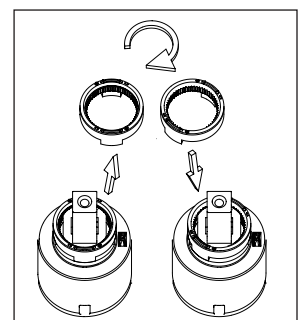

## Rhythm.

- Kitchen taps
- Soft PEX® hoses
- Cut-out dimension 35 mm
- Swivel range 360° and 150°
- Ceramic cartridge
- The brass does not oxidize

### Technical specification

Application area: Tap water,  
 Pressure certified: 16 bar EN 817  
 The product meets the requirements of: NS-EN ISO/IEC 17065  
 Working pressure: 50 - 1000 kPa  
 Test pressure max 1600 kPa  
 Hot water connection: max. 80 ° C  
 Sound class: 1

Soft PEX® connections approved with DWGW  
 Length of connecting hose: 500mm  
 Type approved according to Sintef nr: PS 3552  
 The product meets the requirements of: NS-EN ISO/IEC 17065  
 Issued: 09.05.2019 Valid until: 01.06.2024  
[www.sintefcertification.no](http://www.sintefcertification.no)

### Cartridge:

Kerox 35 mm  
 Endurance test: EN 817 70 000 cycles  
 ASME A 112.18.1M 500 000 cycles  
 Pressure test:  
 Pneumatic: 6 bar / 87 psi  
 Hydraulic: 35 bar / 500 psi

With volume limit screw