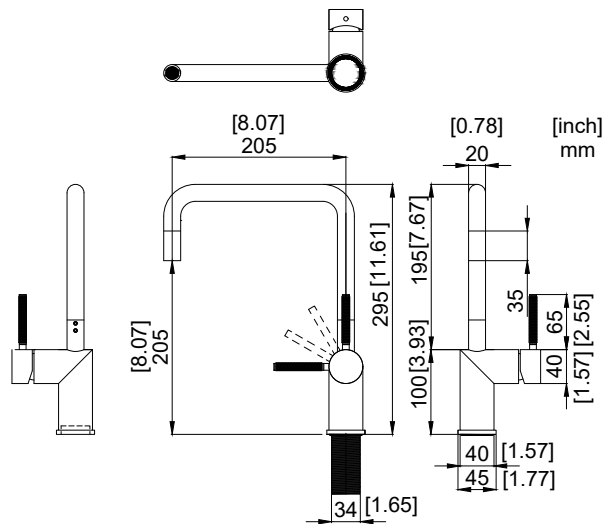

## Rhythm.

- Kitchen taps
- Soft PEX® hoses
- Cut-out dimension 35 mm
- Swivel range 360° and 150°
- Ceramic cartridge
- The brass does not oxidize

### Technical specification

Application area: Tap water,  
 Pressure certified: 16 bar EN 817  
 The product meets the requirements of: NS-EN ISO/IEC 17065  
 Working pressure: 50 - 1000 kPa  
 Test pressure max 1600 kPa  
 Hot water connection: max. 80 ° C  
 Sound class: 1

Soft PEX® connections approved with DWGW  
 Length of connecting hose: 500mm  
 Type approved according to Sintef nr: PS 3552  
 The product meets the requirements of: NS-EN ISO/IEC 17065  
 Issued: 09.05.2019 Valid until: 01.06.2024  
[www.sintefcertification.no](http://www.sintefcertification.no)

### Cartridge:

Kerox 35 mm  
 Endurance test: EN 817 70 000 cycles  
 ASME A 112.18.1M 500 000 cycles  
 Pressure test:  
 Pneumatic: 6 bar / 87 psi  
 Hydraulic: 35 bar / 500 psi

With volume limit screw