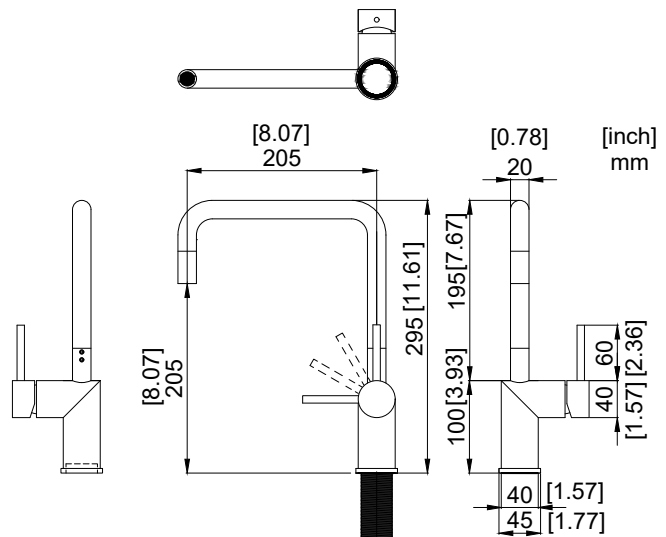

## Rhythm.

- Kitchen taps
- Soft PEX® hoses
- Cut-out dimension 35 mm**
- Swivel range 360° and 150°
- Ceramic cartridge
- The brass does not oxidize

### Technical specification

Application area: Tap water,  
Pressure certified: 16 bar EN 817  
The product meets the requirements of: NS-EN ISO/IEC 17065  
Working pressure: 50 - 1000 kPa  
Test pressure max 1600 kPa  
Hot water connection: max. 80 ° C  
Sound class: 1

Soft PEX® connections approved with DWGW  
Length of connecting hose: 500mm  
Type approved according to Sintef nr: PS 3552  
The product meets the requirements of: NS-EN ISO/IEC 17065  
Issued: 09.05.2019 Valid until: 01.06.2024  
[www.sintefcertification.no](http://www.sintefcertification.no)

### Cartridge:

Kerox 35 mm  
Endurance test: EN 817 70 000 cycles  
ASME A 112.18.1M 500 000 cycles  
Pressure test:  
Pneumatic: 6 bar / 87 psi  
Hydraulic: 35 bar / 500 psi

With volume limit screw

With hot limit ring