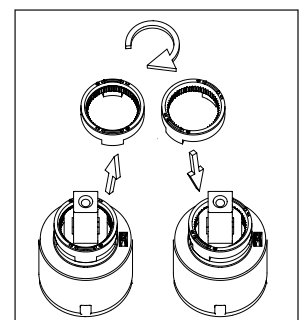

## Rhythm.

- Kitchen taps
- Soft PEX® hoses
- Cut-out dimension 35 mm**
- Swivel range 360° and 150°
- Ceramic cartridge
- The brass does not oxidize

### Technical specification

Application area: Tap water,  
Pressure certified: 16 bar EN 817  
The product meets the requirements of: NS-EN ISO/IEC 17065  
Working pressure: 50 - 1000 kPa  
Test pressure max 1600 kPa  
Hot water connection: max. 80 ° C  
Sound class: 1

Soft PEX® connections approved with DWGW  
Length of connecting hose: 500mm  
Type approved according to Sintef nr: PS 3552  
The product meets the requirements of: NS-EN ISO/IEC 17065  
Issued: 09.05.2019 Valid until: 01.06.2024  
[www.sintefcertification.no](http://www.sintefcertification.no)

### Cartridge:

Kerox 35 mm  
Endurance test: EN 817 70 000 cycles  
ASME A 112.18.1M 500 000 cycles  
Pressure test:  
Pneumatic: 6 bar / 87 psi  
Hydraulic: 35 bar / 500 psi

With volume limit screw

With hot limit ring