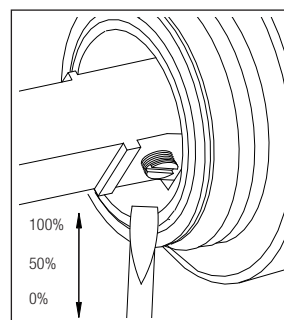

## Rhythm.

- Kitchen taps
- Soft PEX® hoses
- Cut-out dimension 35 mm**
- Swivel range 360° and 150°
- Ceramic cartridge
- The brass does not oxidize

### Technical specification

Application area: Tap water,  
Pressure certified: 16 bar EN 817  
The product meets the requirements of: NS-EN ISO/IEC 17065  
Working pressure: 50 - 1000 kPa  
Test pressure max 1600 kPa  
Hot water connection: max. 80 ° C  
Sound class: 1

Soft PEX® connections approved with DWGW  
Length of connecting hose: 500mm  
Type approved according to Sintef nr: PS 3552  
The product meets the requirements of: NS-EN ISO/IEC 17065  
Issued: 09.05.2019 Valid until: 01.06.2024  
[www.sintefcertification.no](http://www.sintefcertification.no)

### Cartridge:

Kerox 35 mm  
Endurance test: EN 817 70 000 cycles  
ASME A 112.18.1M 500 000 cycles  
Pressure test:  
Pneumatic: 6 bar / 87 psi  
Hydraulic: 35 bar / 500 psi

With volume limit screw

With hot limit ring