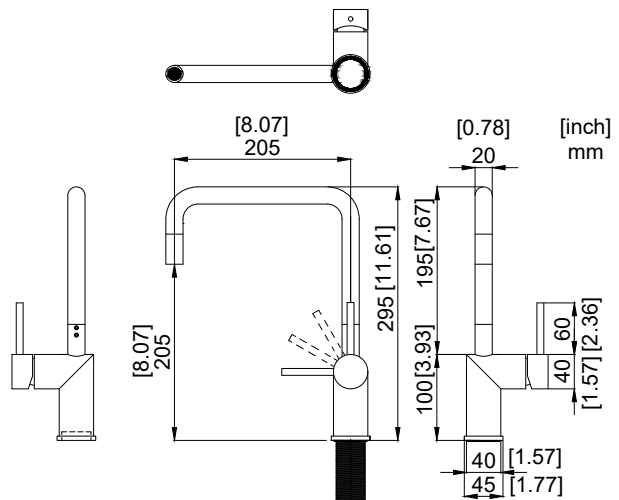

nivito™

Art nr: RH 320

Matt Black in Stainless steel

EAN nr:

7350051950148

Rhythm.

- Kitchen taps
- Soft PEX® hoses
- Cut-out dimension 35 mm
- Swivel range 360° and 150°
- Ceramic cartridge

Technical specification

Application area: Tap water,
 Pressure certified: 16 bar EN 817
 The product meets the requirements of: NS-EN ISO/IEC 17065
 Working pressure: 50 - 1000 kPa
 Test pressure max 1600 kPa
 Hot water connection: max. 80 ° C
 Sound class: 1

Soft PEX® connections approved with DWGW
 Length of connecting hose: 500mm
 Type approved according to Sintef nr: PS 3552
 The product meets the requirements of: NS-EN ISO/IEC 17065
 Issued: 09.05.2019 Valid until: 01.06.2024
www.sintefcertification.no

Cartridge:

Kerox 35 mm
 Endurance test: EN 817 70 000 cycles
 ASME A 112.18.1M 500 000 cycles
 Pressure test:
 Pneumatic: 6 bar / 87 psi
 Hydraulic: 35 bar / 500 psi

With volume limit screw

With hot limit ring