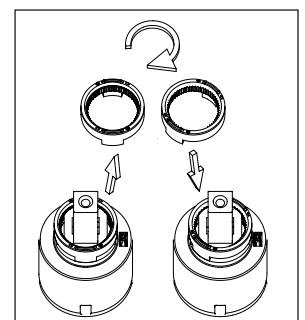

nivito™

Art nr: RH 320

Matt Black in Stainless steel

EAN nr:

7350051950148

Rhythm.

- Kitchen taps
- Soft PEX® hoses
- Cut-out dimension 35 mm
- Swivel range 360° and 150°
- Ceramic cartridge

Technical specification

Application area: Tap water,
 Pressure certified: 16 bar EN 817
 The product meets the requirements of: NS-EN ISO/IEC 17065
 Working pressure: 50 - 1000 kPa
 Test pressure max 1600 kPa
 Hot water connection: max. 80 ° C
 Sound class: 1

Soft PEX® connections approved with DWGW
 Length of connecting hose: 500mm
 Type approved according to Sintef nr: PS 3552
 The product meets the requirements of: NS-EN ISO/IEC 17065
 Issued: 09.05.2019 Valid until: 01.06.2024
www.sintefcertification.no

Cartridge:

Kerox 35 mm
 Endurance test: EN 817 70 000 cycles
 ASME A 112.18.1M 500 000 cycles
 Pressure test:
 Pneumatic: 6 bar / 87 psi
 Hydraulic: 35 bar / 500 psi

With volume limit screw

With hot limit ring