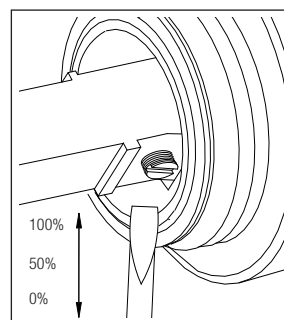

nivito™

Art nr: RH 320

Matt Black in Stainless steel

EAN nr:

7350051950148

Rhythm.

- Kitchen taps
- Soft PEX® hoses
- Cut-out dimension 35 mm
- Swivel range 360° and 150°
- Ceramic cartridge

Technical specification

Application area: Tap water,
 Pressure certified: 16 bar EN 817
 The product meets the requirements of: NS-EN ISO/IEC 17065
 Working pressure: 50 - 1000 kPa
 Test pressure max 1600 kPa
 Hot water connection: max. 80 ° C
 Sound class: 1

Soft PEX® connections approved with DWGW
 Length of connecting hose: 500mm
 Type approved according to Sintef nr: PS 3552
 The product meets the requirements of: NS-EN ISO/IEC 17065
 Issued: 09.05.2019 Valid until: 01.06.2024
www.sintefcertification.no

Cartridge:

Kerox 35 mm
 Endurance test: EN 817 70 000 cycles
 ASME A 112.18.1M 500 000 cycles
 Pressure test:
 Pneumatic: 6 bar / 87 psi
 Hydraulic: 35 bar / 500 psi

With volume limit screw

With hot limit ring