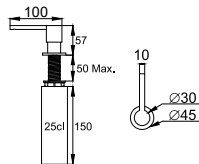

nivito™

Art nr: RD-P
Polished Stainless steel

EAN nr:
7350051950575

Shut off valve for dishwasher

- For countertop max 50mm thick
- Cut-out dimension $\varnothing 22$ -25mm

Related Products:

SR-P

CU-500-Steel