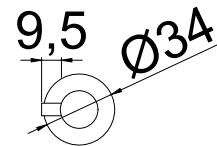

nivito™

Art nr: RD-P
Polished Stainless steel

EAN nr:
7350051950575

Shut off valve for dishwasher

- For countertop max 50mm thick
- Cut-out dimension $\varnothing 22$ -25mm

Related Products:

SR-P

CU-500-Steel