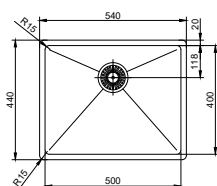

nivito™

Art nr: RD-P
Polished Stainless steel

EAN nr:
7350051950575

Shut off valve for dishwasher

- For countertop max 50mm thick
- Cut-out dimension $\varnothing 22$ -25mm

Related Products:

SR-P

CU-500-Steel