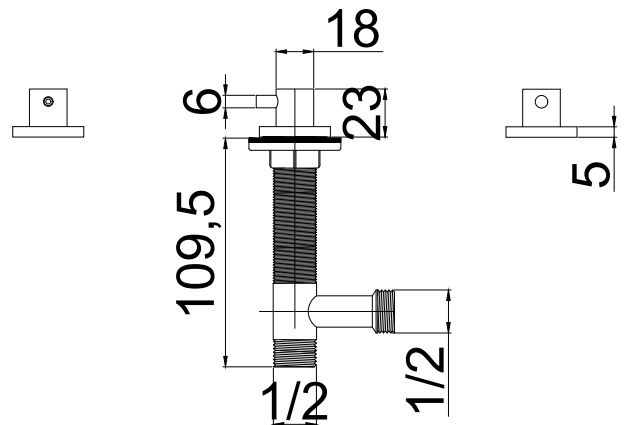

nivito™

Art nr: RD-P
Polished Stainless steel

EAN nr:
7350051950575

Shut off valve for dishwasher

- For countertop max 50mm thick
- Cut-out dimension $\varnothing 22$ -25mm

Related Products:

SR-P

CU-500-Steel