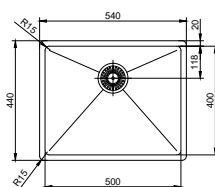

CU-500-Copper