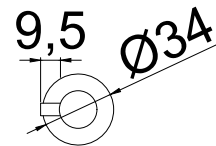

nivito™

Art nr: RD-BC

Brushed Copper Stainless steel

EAN nr:

7350051951268

Shut off valve for dishwasher

- For countertop max 50mm thick
- Cut-out dimension $\varnothing 22-25$ mm

Related Products: