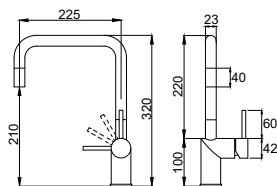

nivito™

Art nr: RD-BC

Brushed Copper Stainless steel

EAN nr:

7350051951268

Shut off valve for dishwasher

- For countertop max 50mm thick
- Cut-out dimension $\varnothing 22-25$ mm

Related Products:

ART NR:

RH-350

SR-BC

CU-500-Copper