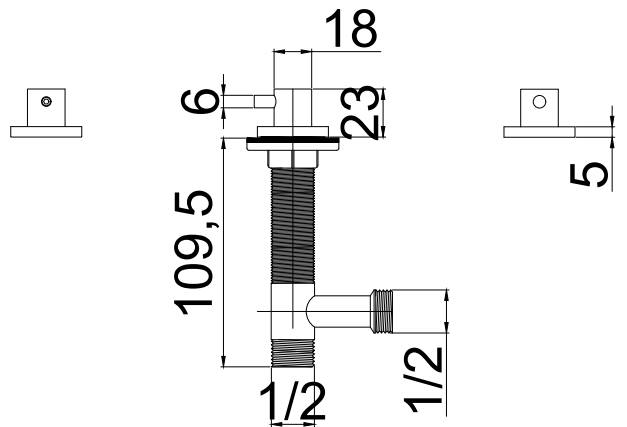

nivito™

Art nr: RD-BC

Brushed Copper Stainless steel

EAN nr:

7350051951268

Shut off valve for dishwasher

- For countertop max 50mm thick
- Cut-out dimension $\varnothing 22-25$ mm

Related Products:

ART NR:

RH-350

SR-BC

CU-500-Copper