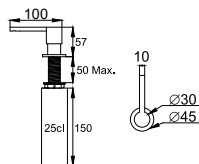

nivito™

Art nr: RD-BC

Brushed Copper Stainless steel

EAN nr:

7350051951268

Shut off valve for dishwasher

- For countertop max 50mm thick
- Cut-out dimension $\varnothing 22-25$ mm

Related Products:

ART NR:

RH-350

SR-BC

CU-500-Copper