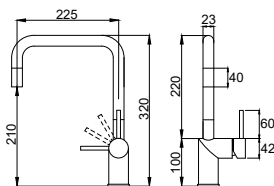

Related Products:

ART NR:

RH-340