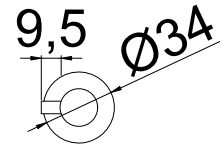

## Shut off valve for dishwasher

- For countertop max 50mm thick
- Cut-out dimension  $\text{Ø}22\text{-}25\text{mm}$