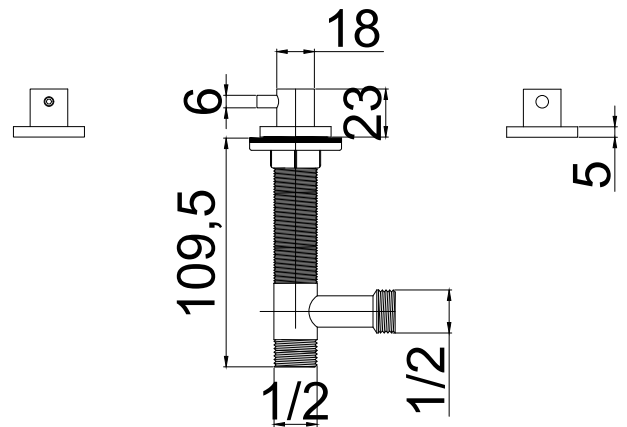

# nivito™

Art nr: RD-BB

Brushed Brass Stainless steel

EAN nr:

7350051951251

## Shut off valve for dishwasher

- For countertop max 50mm thick
- Cut-out dimension  $\text{Ø}22\text{-}25\text{mm}$

### Related Products:

ART NR:

RH-340

SR-BB

CU-500-BRASS