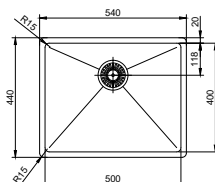

CU-500-BRASS