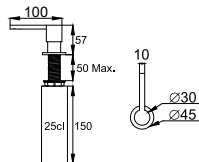

## Shut off valve for dishwasher

- For countertop max 50mm thick
- Cut-out dimension  $\text{Ø}22\text{-}25\text{mm}$

### Related Products:

ART NR:

RH-340

SR-BB

CU-500-BRASS