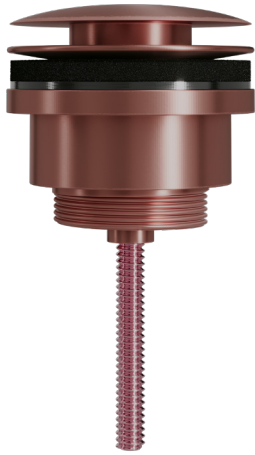

nivito™

Art nr: PU-65

Brushed copper Stainless steel

EAN nr:

7350051959875

Pop-up waste

Stainless steel

Pop-up waste for wash basin

Fits Edge and Mood serie

Easy to install

premium
finish

Tap
color
match

Related Products:

Art nr: MO-365-BL

Art nr: RH 350-BISTRO