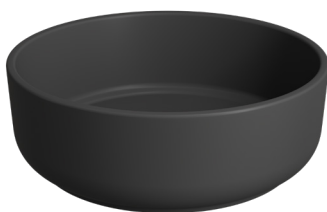

nivito™

Art nr: PU-65

Brushed copper Stainless steel

EAN nr:

7350051959875

Pop-up waste

Stainless steel

Pop-up waste for wash basin

Fits Edge and Mood serie

Easy to install

premium
finish

Tap
color
match

Related Products:

Art nr: MO-365-BL

Art nr: RH 350-BISTRO