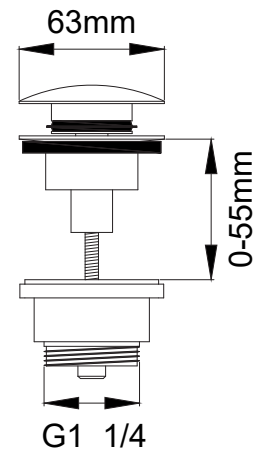

nivito™

Art nr: PU-65

Brushed copper Stainless steel

EAN nr:

7350051959875

Pop-up waste

Stainless steel

Pop-up waste for wash basin

Fits Edge and Mood serie

Easy to install

premium
finish

Tap
color
match

Related Products:

Art nr: MO-365-BL

Art nr: RH 350-BISTRO