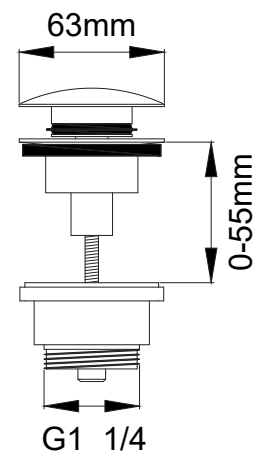

nivito™

Art nr: PU-64

Brushed brass Stainless steel

EAN nr:

7350051959868

Pop-up waste

Stainless steel

Pop-up waste for wash basin

Fits Edge and Mood serie

Easy to install

premium
finish

Tap
color
match

Related Products:

Art nr: MO-365-BL

Art nr: RH 340-BISTRO