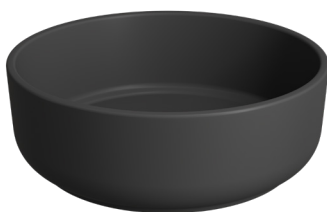

nivito™

Art nr: PU-64

Brushed brass Stainless steel

EAN nr:

7350051959868

Pop-up waste

Stainless steel

Pop-up waste for wash basin

Fits Edge and Mood serie

Easy to install

premium
finish

Tap
color
match

Related Products:

Art nr: MO-365-BL

Art nr: RH 340-BISTRO