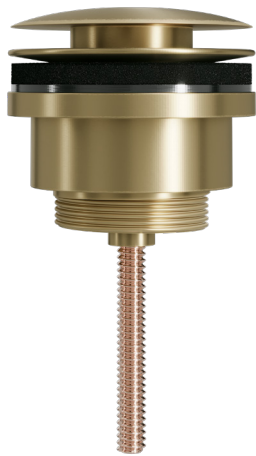

nivito™

Art nr: PU-64

Brushed brass Stainless steel

EAN nr:

7350051959868

Pop-up waste

Stainless steel

Pop-up waste for wash basin

Fits Edge and Mood serie

Easy to install

premium
finish

Tap
color
match

Related Products:

Art nr: MO-365-BL

Art nr: RH 340-BISTRO