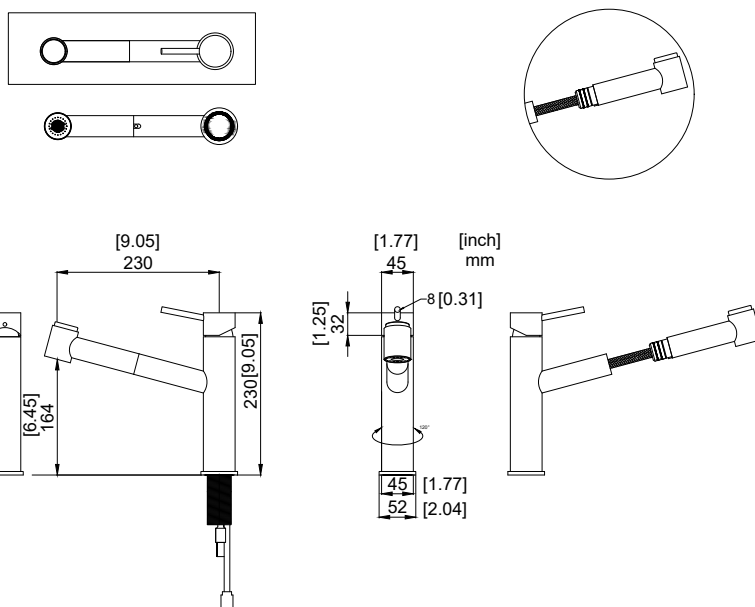

nivito™

Art nr: EX-800
Brushed Stainless steel

EAN nr:
7350051951213

Extended

- Kitchen taps
- Soft PEX® hoses
- Cut-out dimension 35 mm**
- Swivel range 360° and 150°
- Ceramic cartridge
- Pull out hose

Related Products:

SR-B

CU-500-Steel