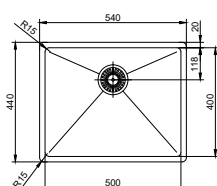

CU-500-Steel