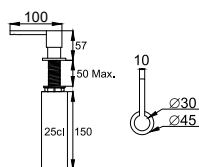

nivito™

Art nr: EX-800
Brushed Stainless steel

EAN nr:
7350051951213

Extended

- Kitchen taps
- Soft PEX® hoses
- Cut-out dimension 35 mm**
- Swivel range 360° and 150°
- Ceramic cartridge
- Pull out hose

Related Products:

SR-B

CU-500-Steel