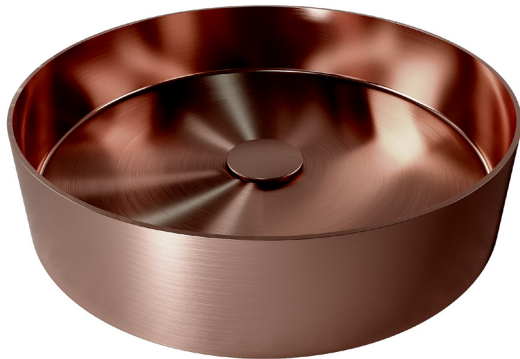

# nivito™

Art nr: ED-380-BC  
Brushed Copper in Stainless steel

EAN nr:  
7350107475885

## Edge.

[inch]  
mm

- Brushed copper Stainless steel
- Countertop wash basin
- 3mm steel

The wash basin features a pop-up closure.  
The Pop-up waste are not included in the delivery.  
You can find a wide range of Pop-up waste for  
wash basin under bathroom accessories.

premium  
finish

Tap  
color  
match

## Related Products:

Art nr: PU-65  
Roundhead  
Brushed copper Stainless steel

Art nr: RH-350  
Brushed copper Stainless steel