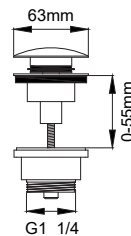

Art nr: PU-65
Roundhead
Brushed copper Stainless steel