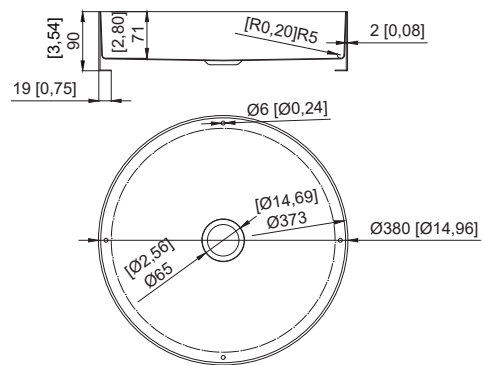

# nivito™

Art nr: ED-380-BC  
Brushed Copper in Stainless steel

EAN nr:  
7350107475885

## Edge.

[inch]  
mm

- Brushed copper Stainless steel
- Countertop wash basin
- 3mm steel

The wash basin features a pop-up closure.  
The Pop-up waste are not included in the delivery.  
You can find a wide range of Pop-up waste for  
wash basin under bathroom accessories.