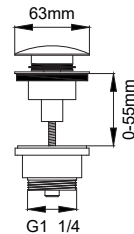

Art nr: PU-64

Roundhead

Brushed Brass Stainless steel