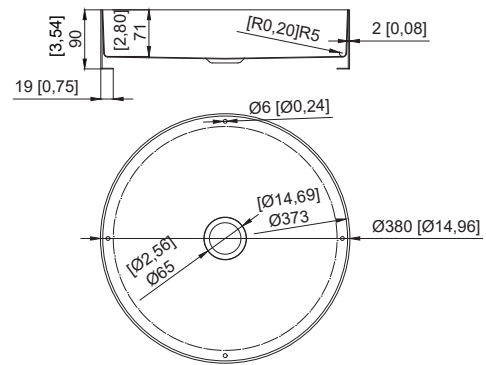

## Edge.

- Brushed brass Stainless steel
- Countertop wash basin
- 3mm steel

The wash basin features a pop-up closure.  
The Pop-up waste are not included in the delivery.  
You can find a wide range of Pop-up waste for wash basin under bathroom accessories.

[inch]  
mm

premium  
finish

Tap  
color  
match