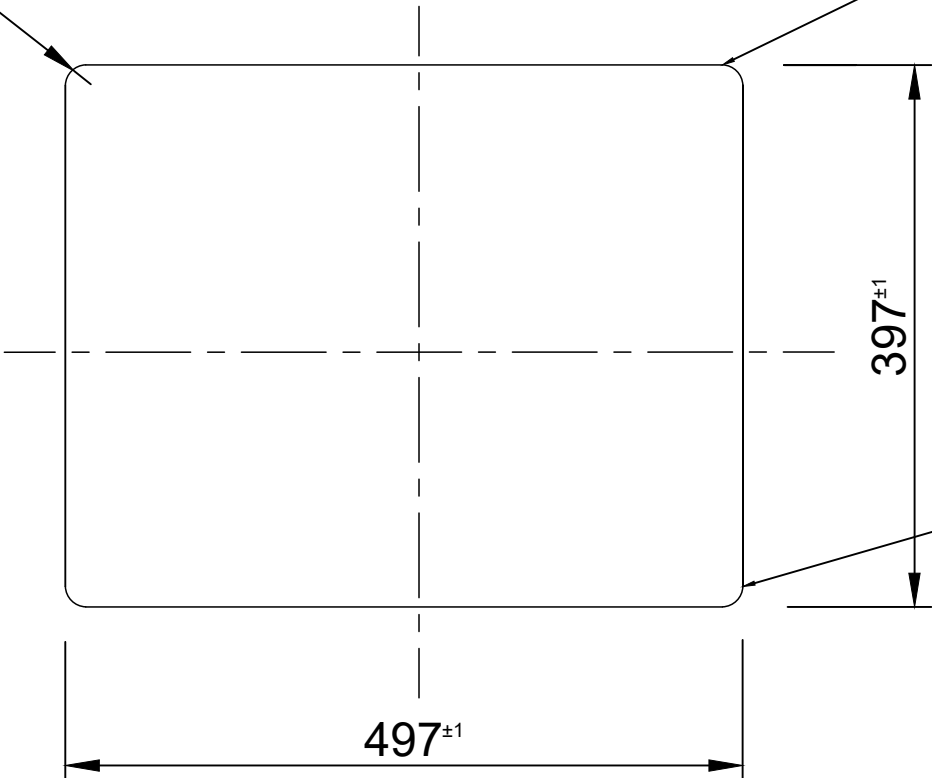

2018-10
500_cube_granit_(Under-Mount)

8 7 6 5 4 3 2 1

ZONE		REV	DESCRIPTION	REVISIONS	DATE	APPROVED

D

D

C

C

B

B

A

A

R15 \pm 1

nivito	Cube granit 500 sink			
	Under mount template			
Granit sink	SIZE	FROM NO.	DRW NO.	REV
Dimension : mm	SCALE			SHEET

8 7 6 5 4 3 2 1