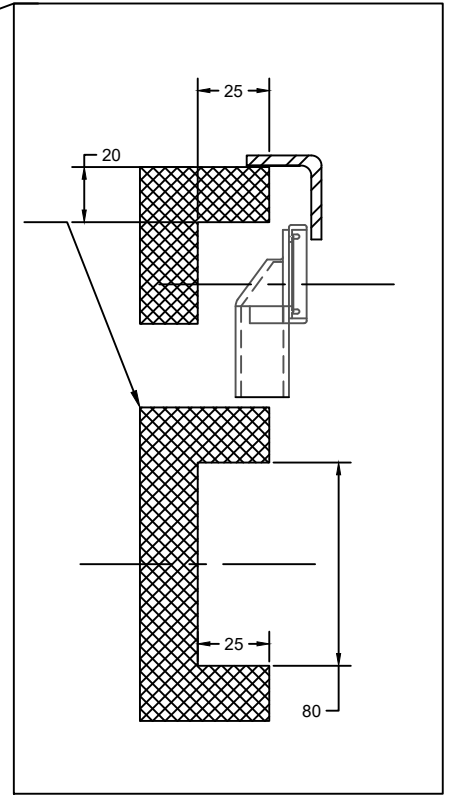

C

B

A

R15^{±1}

ZONE		REV	DESCRIPTION	REVISIONS	DATE	APPROVED

— Cut-out in Worktop

nivito	Cube granit 500 sink			
	Top mount template			
Granit sink	SIZE	FROM NO.	DRW NO.	REV
Dimension : mm	SCALE			SHEET

8