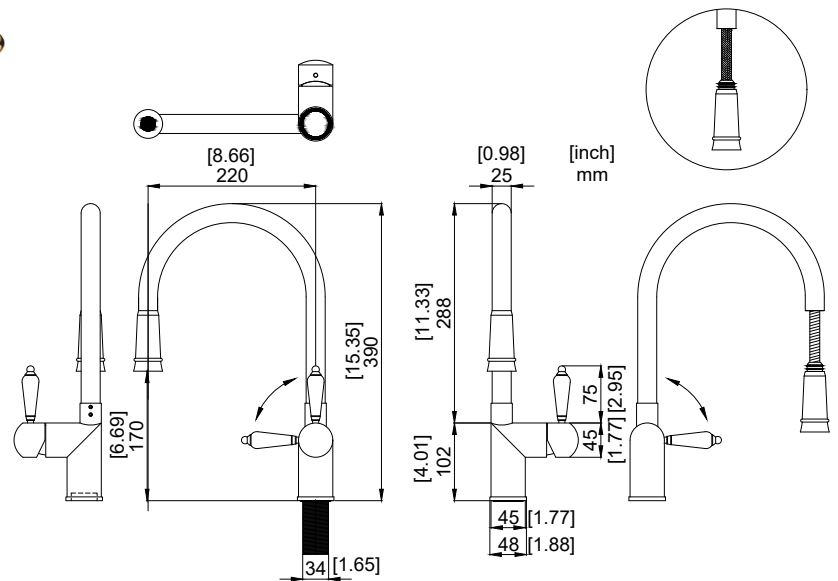

## Classic.

- Kitchen taps
- Soft PEX® hoses
- Cut-out dimension 35 mm**
- Swivel range 360° and 150°
- Ceramic cartridge
- The copper does not oxidize
- Pull down hose

### Technical specification

Application area: Tap water,  
 Pressure certified: 16 bar EN 817  
 The product meets the requirements of: NS-EN ISO/IEC 17065  
 Working pressure: 50 - 1000 kPa  
 Test pressure max 1600 kPa  
 Hot water connection: max. 80 ° C  
 Sound class: 1

Soft PEX® connections approved with DWGW  
 Length of connecting hose: 500mm  
 Type approved according to Sintef nr: PS 3551  
 The product meets the requirements of: NS-EN ISO/IEC 17065  
 Issued: 09.05.2019 Valid until: 01.06.2024  
[www.sintefcertification.no](http://www.sintefcertification.no)

### Cartridge:

Kerox 35 mm  
 Endurance test: EN 817 70 000 cycles  
 ASME A 112.18.1M 500 000 cycles  
 Pressure test:  
 Pneumatic: 6 bar / 87 psi  
 Hydraulic: 35 bar / 500 psi

With volume limit screw