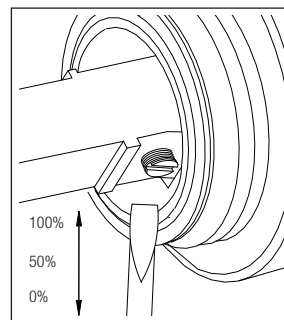

## Classic.

- Kitchen taps
- Soft PEX® hoses
- Cut-out dimension 35 mm**
- Swivel range 360° and 150°
- Ceramic cartridge
- The copper does not oxidize
- Pull down hose

### Technical specification

Application area: Tap water,  
 Pressure certified: 16 bar EN 817  
 The product meets the requirements of: NS-EN ISO/IEC 17065  
 Working pressure: 50 - 1000 kPa  
 Test pressure max 1600 kPa  
 Hot water connection: max. 80 ° C  
 Sound class: 1

Soft PEX® connections approved with DWGW  
 Length of connecting hose: 500mm  
 Type approved according to Sintef nr: PS 3551  
 The product meets the requirements of: NS-EN ISO/IEC 17065  
 Issued: 09.05.2019 Valid until: 01.06.2024  
[www.sintefcertification.no](http://www.sintefcertification.no)

### Cartridge:

Kerox 35 mm  
 Endurance test: EN 817 70 000 cycles  
 ASME A 112.18.1M 500 000 cycles  
 Pressure test:  
 Pneumatic: 6 bar / 87 psi  
 Hydraulic: 35 bar / 500 psi

With volume limit screw