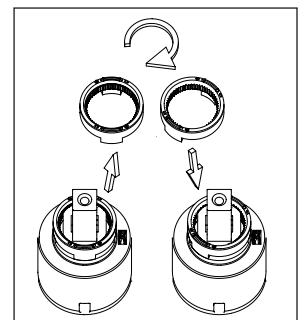

## Classic.

- Kitchen taps
- Soft PEX® hoses
- Cut-out dimension 35 mm**
- Swivel range 360° and 150°
- Ceramic cartridge
- The copper does not oxidize
- Pull down hose

### Technical specification

Application area: Tap water,  
 Pressure certified: 16 bar EN 817  
 The product meets the requirements of: NS-EN ISO/IEC 17065  
 Working pressure: 50 - 1000 kPa  
 Test pressure max 1600 kPa  
 Hot water connection: max. 80 ° C  
 Sound class: 1

Soft PEX® connections approved with DWGW  
 Length of connecting hose: 500mm  
 Type approved according to Sintef nr: PS 3551  
 The product meets the requirements of: NS-EN ISO/IEC 17065  
 Issued: 09.05.2019 Valid until: 01.06.2024  
[www.sintefcertification.no](http://www.sintefcertification.no)

### Cartridge:

Kerox 35 mm  
 Endurance test: EN 817 70 000 cycles  
 ASME A 112.18.1M 500 000 cycles  
 Pressure test:  
 Pneumatic: 6 bar / 87 psi  
 Hydraulic: 35 bar / 500 psi

With volume limit screw