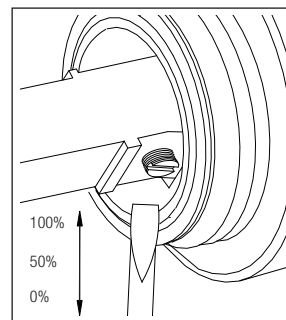

nivitoTM

Art nr: CL 260

Polished Brass Stainless steel

EAN nr:

7350051950797

Classic.

- Kitchen taps
- Soft PEX® hoses
- Cut-out dimension 35 mm**
- Swivel range 360° and 150°
- Ceramic cartridge
- The brass does not oxidize
- Pull down hose

Technical specification

Application area: Tap water,
 Pressure certified: 16 bar EN 817
 The product meets the requirements of: NS-EN ISO/IEC 17065
 Working pressure: 50 - 1000 kPa
 Test pressure max 1600 kPa
 Hot water connection: max. 80 ° C
 Sound class: 1

Soft PEX® connections approved with DWGW
 Length of connecting hose: 500mm
 Type approved according to Sintef nr: PS 3551
 The product meets the requirements of: NS-EN ISO/IEC 17065
 Issued: 09.05.2019 Valid until: 01.06.2024
www.sintefcertification.no

Cartridge:

Kerox 35 mm
 Endurance test: EN 817 70 000 cycles
 ASME A 112.18.1M 500 000 cycles
 Pressure test:
 Pneumatic: 6 bar / 87 psi
 Hydraulic: 35 bar / 500 psi

With volume limit screw

With hot limit ring