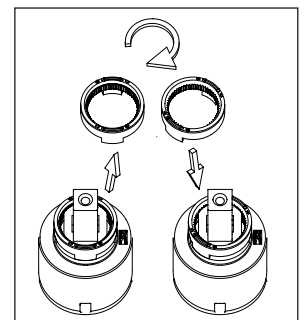

nivitoTM

Art nr: CL 260

Polished Brass Stainless steel

EAN nr:

7350051950797

Classic.

- Kitchen taps
- Soft PEX® hoses
- Cut-out dimension 35 mm**
- Swivel range 360° and 150°
- Ceramic cartridge
- The brass does not oxidize
- Pull down hose

Technical specification

Application area: Tap water,
 Pressure certified: 16 bar EN 817
 The product meets the requirements of: NS-EN ISO/IEC 17065
 Working pressure: 50 - 1000 kPa
 Test pressure max 1600 kPa
 Hot water connection: max. 80 ° C
 Sound class: 1

Soft PEX® connections approved with DWGW
 Length of connecting hose: 500mm
 Type approved according to Sintef nr: PS 3551
 The product meets the requirements of: NS-EN ISO/IEC 17065
 Issued: 09.05.2019 Valid until: 01.06.2024
www.sintefcertification.no

Cartridge:

Kerox 35 mm
 Endurance test: EN 817 70 000 cycles
 ASME A 112.18.1M 500 000 cycles
 Pressure test:
 Pneumatic: 6 bar / 87 psi
 Hydraulic: 35 bar / 500 psi

With volume limit screw

With hot limit ring