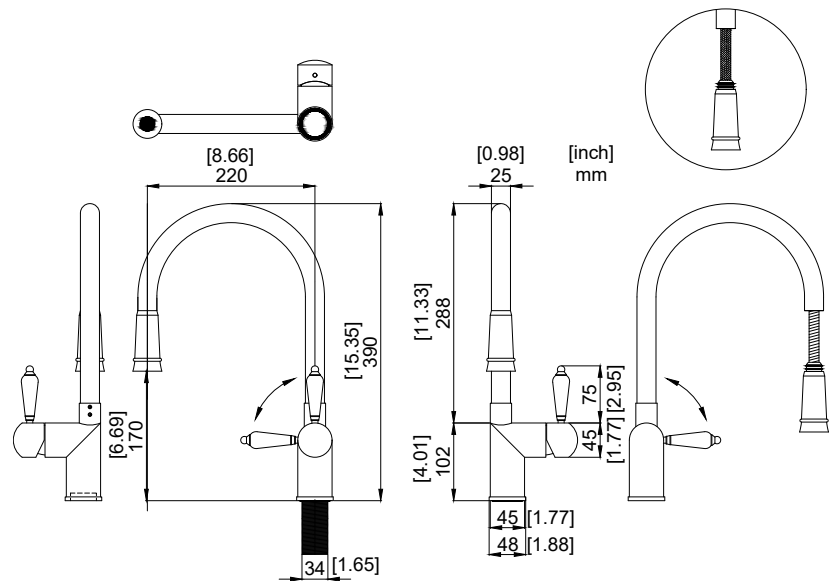

nivitoTM

Art nr: CL 260

Polished Brass Stainless steel

EAN nr:

7350051950797

Classic.

- Kitchen taps
- Soft PEX® hoses
- Cut-out dimension 35 mm**
- Swivel range 360° and 150°
- Ceramic cartridge
- The brass does not oxidize
- Pull down hose

Technical specification

Application area: Tap water,
 Pressure certified: 16 bar EN 817
 The product meets the requirements of: NS-EN ISO/IEC 17065
 Working pressure: 50 - 1000 kPa
 Test pressure max 1600 kPa
 Hot water connection: max. 80 ° C
 Sound class: 1

Soft PEX® connections approved with DWGW
 Length of connecting hose: 500mm
 Type approved according to Sintef nr: PS 3551
 The product meets the requirements of: NS-EN ISO/IEC 17065
 Issued: 09.05.2019 Valid until: 01.06.2024
www.sintefcertification.no

Cartridge:

Kerox 35 mm
 Endurance test: EN 817 70 000 cycles
 ASME A 112.18.1M 500 000 cycles
 Pressure test:
 Pneumatic: 6 bar / 87 psi
 Hydraulic: 35 bar / 500 psi

With volume limit screw

With hot limit ring