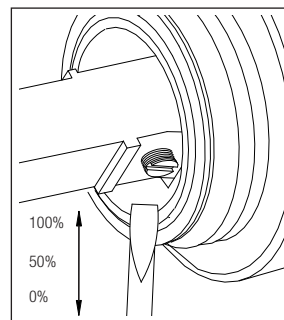

## Classic.

- Kitchen taps
- Soft PEX® hoses
- Cut-out dimension 35 mm**
- Swivel range 360° and 150°
- Ceramic cartridge
- Pull down hose

### Technical specification

Application area: Tap water,  
 Pressure certified: 16 bar EN 817  
 The product meets the requirements of: NS-EN ISO/IEC 17065  
 Working pressure: 50 - 1000 kPa  
 Test pressure max 1600 kPa  
 Hot water connection: max. 80 ° C  
 Sound class: 1

Soft PEX® connections approved with DWGW  
 Length of connecting hose: 500mm  
 Type approved according to Sintef nr: PS 3551  
 The product meets the requirements of: NS-EN ISO/IEC 17065  
 Issued: 09.05.2019 Valid until: 01.06.2024  
[www.sintefcertification.no](http://www.sintefcertification.no)

### Cartridge:

Kerox 35 mm  
 Endurance test: EN 817 70 000 cycles  
 ASME A 112.18.1M 500 000 cycles  
 Pressure test:  
 Pneumatic: 6 bar / 87 psi  
 Hydraulic: 35 bar / 500 psi

With volume limit screw