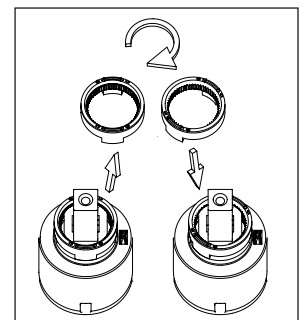

## Classic.

- Kitchen taps
- Soft PEX® hoses
- Cut-out dimension 35 mm**
- Swivel range 360° and 150°
- Ceramic cartridge
- Pull down hose

### Technical specification

Application area: Tap water,  
 Pressure certified: 16 bar EN 817  
 The product meets the requirements of: NS-EN ISO/IEC 17065  
 Working pressure: 50 - 1000 kPa  
 Test pressure max 1600 kPa  
 Hot water connection: max. 80 ° C  
 Sound class: 1

Soft PEX® connections approved with DWGW  
 Length of connecting hose: 500mm  
 Type approved according to Sintef nr: PS 3551  
 The product meets the requirements of: NS-EN ISO/IEC 17065  
 Issued: 09.05.2019 Valid until: 01.06.2024  
[www.sintefcertification.no](http://www.sintefcertification.no)

### Cartridge:

Kerox 35 mm  
 Endurance test: EN 817 70 000 cycles  
 ASME A 112.18.1M 500 000 cycles  
 Pressure test:  
 Pneumatic: 6 bar / 87 psi  
 Hydraulic: 35 bar / 500 psi

With volume limit screw