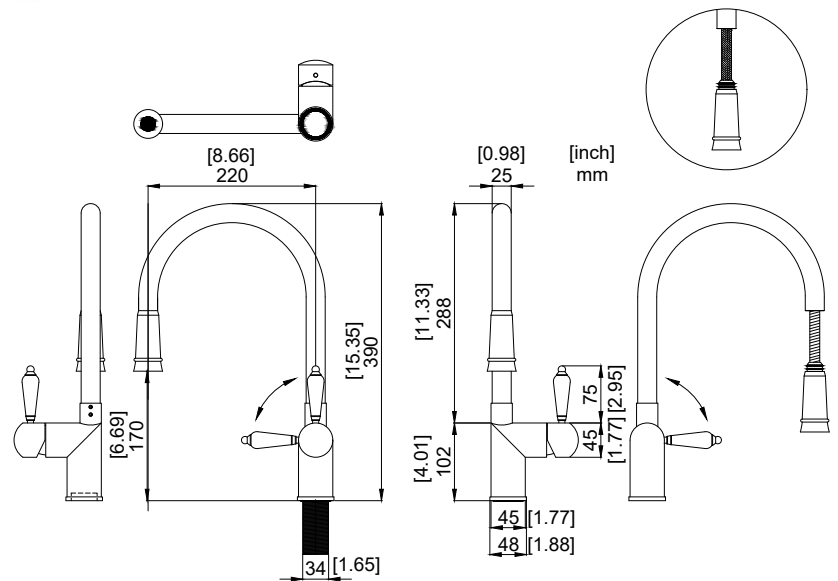

## Classic.

- Kitchen taps
- Soft PEX® hoses
- Cut-out dimension 35 mm**
- Swivel range 360° and 150°
- Ceramic cartridge
- Pull down hose

### Technical specification

Application area: Tap water,  
 Pressure certified: 16 bar EN 817  
 The product meets the requirements of: NS-EN ISO/IEC 17065  
 Working pressure: 50 - 1000 kPa  
 Test pressure max 1600 kPa  
 Hot water connection: max. 80 ° C  
 Sound class: 1

Soft PEX® connections approved with DWGW  
 Length of connecting hose: 500mm  
 Type approved according to Sintef nr: PS 3551  
 The product meets the requirements of: NS-EN ISO/IEC 17065  
 Issued: 09.05.2019 Valid until: 01.06.2024  
[www.sintefcertification.no](http://www.sintefcertification.no)

### Cartridge:

Kerox 35 mm  
 Endurance test: EN 817 70 000 cycles  
 ASME A 112.18.1M 500 000 cycles  
 Pressure test:  
 Pneumatic: 6 bar / 87 psi  
 Hydraulic: 35 bar / 500 psi

With volume limit screw