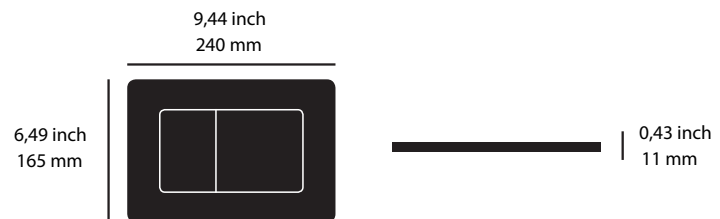

nivito™

Art nr: ACT-FLUSH-01
Polished Stainless steel

EAN nr:
7350107470705

Flush Panel

Stainless steel
Fits Geberit sigma duo 112
Easy to install

Related Products:

Art nr: ED-380-B
Brushed Stainless steel

Art nr: RH-310
Polished Stainless steel