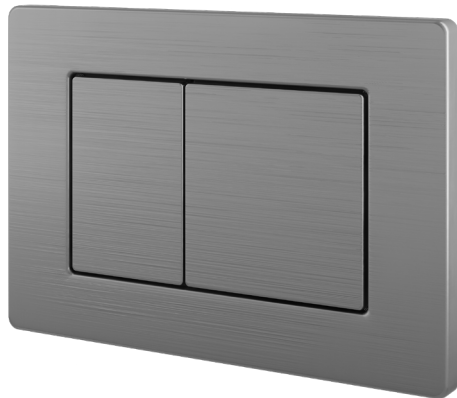

nivito™

Art nr: ACT-FLUSH-00

Brushed Stainless steel

EAN nr:

7350107470699

Flush Panel

Stainless steel

Fits Geberit sigma duo 112

Easy to install

premium
finish

Tap
color
match

Related Products:

Art nr: ED-380-B
Brushed Stainless steel

Art nr: RH-300
Brushed Stainless steel