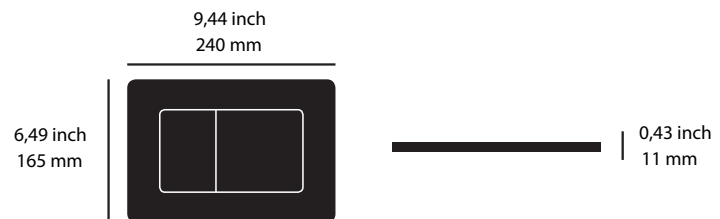

nivito™

Art nr: ACT-FLUSH-00

Brushed Stainless steel

EAN nr:

7350107470699

Flush Panel

Stainless steel

Fits Geberit sigma duo 112

Easy to install

premium
finish

Tap
color
match

Related Products:

Art nr: ED-380-B
Brushed Stainless steel

Art nr: RH-300
Brushed Stainless steel