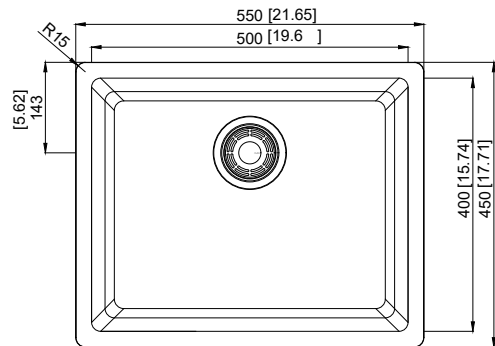

nivito™

Art nr: CU-500-GR-BL-BB
Back granite with brass details

EAN nr:
7350107471245

Cubegranite

- -Black granite
- -R 15
- -Undermount or Topmount
- -Basket waste included

Related Products:

ART NR:
RH-340-Bistro