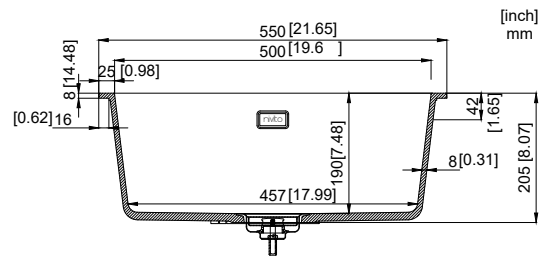

nivito™

Art nr: CU-500-GR-BL-BB
Back granite with brass details

EAN nr:
7350107471245

Cubegranite

- -Black granite
- -R 15
- -Undermount or Topmount
- -Basket waste included

Related Products:

ART NR:
RH-340-Bistro